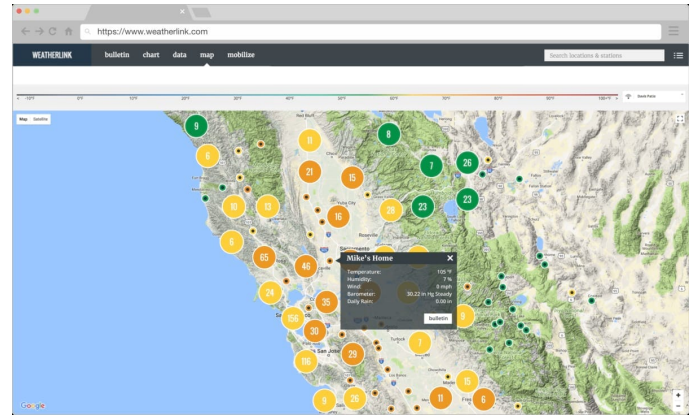

Date & Time	Temp	High Temp	Low Temp	Wind	Wind Speed	Wind Dir	Wind Gust	Wind Gust Dir	High Wind Speed	High Wind Dir	High Wind Gust	Humidity	Humidity Dir	Humidity Gust	Barometric	Barometric Dir	Barometric Gust	Barometric Gust Dir	Barometric Gust Gust	Barometric Gust Gust Dir
05/27/2017 12:00 AM	72	75	70	10	10	10	10	10	10	10	10	75	10	10	30.00	10	10	10	10	10
05/27/2017 1:00 AM	73	75	70	10	10	10	10	10	10	10	10	75	10	10	30.00	10	10	10	10	10
05/27/2017 2:00 AM	74	75	70	10	10	10	10	10	10	10	10	75	10	10	30.00	10	10	10	10	10
05/27/2017 3:00 AM	75	75	70	10	10	10	10	10	10	10	10	75	10	10	30.00	10	10	10	10	10
05/27/2017 4:00 AM	76	75	70	10	10	10	10	10	10	10	10	75	10	10	30.00	10	10	10	10	10
05/27/2017 5:00 AM	77	75	70	10	10	10	10	10	10	10	10	75	10	10	30.00	10	10	10	10	10
05/27/2017 6:00 AM	78	75	70	10	10	10	10	10	10	10	10	75	10	10	30.00	10	10	10	10	10
05/27/2017 7:00 AM	79	75	70	10	10	10	10	10	10	10	10	75	10	10	30.00	10	10	10	10	10
05/27/2017 8:00 AM	80	75	70	10	10	10	10	10	10	10	10	75	10	10	30.00	10	10	10	10	10
05/27/2017 9:00 AM	81	75	70	10	10	10	10	10	10	10	10	75	10	10	30.00	10	10	10	10	10
05/27/2017 10:00 AM	82	75	70	10	10	10	10	10	10	10	10	75	10	10	30.00	10	10	10	10	10
05/27/2017 11:00 AM	83	75	70	10	10	10	10	10	10	10	10	75	10	10	30.00	10	10	10	10	10
05/27/2017 12:00 PM	84	75	70	10	10	10	10	10	10	10	10	75	10	10	30.00	10	10	10	10	10
05/27/2017 1:00 PM	85	75	70	10	10	10	10	10	10	10	10	75	10	10	30.00	10	10	10	10	10
05/27/2017 2:00 PM	86	75	70	10	10	10	10	10	10	10	10	75	10	10	30.00	10	10	10	10	10
05/27/2017 3:00 PM	87	75	70	10	10	10	10	10	10	10	10	75	10	10	30.00	10	10	10	10	10
05/27/2017 4:00 PM	88	75	70	10	10	10	10	10	10	10	10	75	10	10	30.00	10	10	10	10	10
05/27/2017 5:00 PM	89	75	70	10	10	10	10	10	10	10	10	75	10	10	30.00	10	10	10	10	10
05/27/2017 6:00 PM	90	75	70	10	10	10	10	10	10	10	10	75	10	10	30.00	10	10	10	10	10
05/27/2017 7:00 PM	91	75	70	10	10	10	10	10	10	10	10	75	10	10	30.00	10	10	10	10	10
05/27/2017 8:00 PM	92	75	70	10	10	10	10	10	10	10	10	75	10	10	30.00	10	10	10	10	10
05/27/2017 9:00 PM	93	75	70	10	10	10	10	10	10	10	10	75	10	10	30.00	10	10	10	10	10
05/27/2017 10:00 PM	94	75	70	10	10	10	10	10	10	10	10	75	10	10	30.00	10	10	10	10	10
05/27/2017 11:00 PM	95	75	70	10	10	10	10	10	10	10	10	75	10	10	30.00	10	10	10	10	10