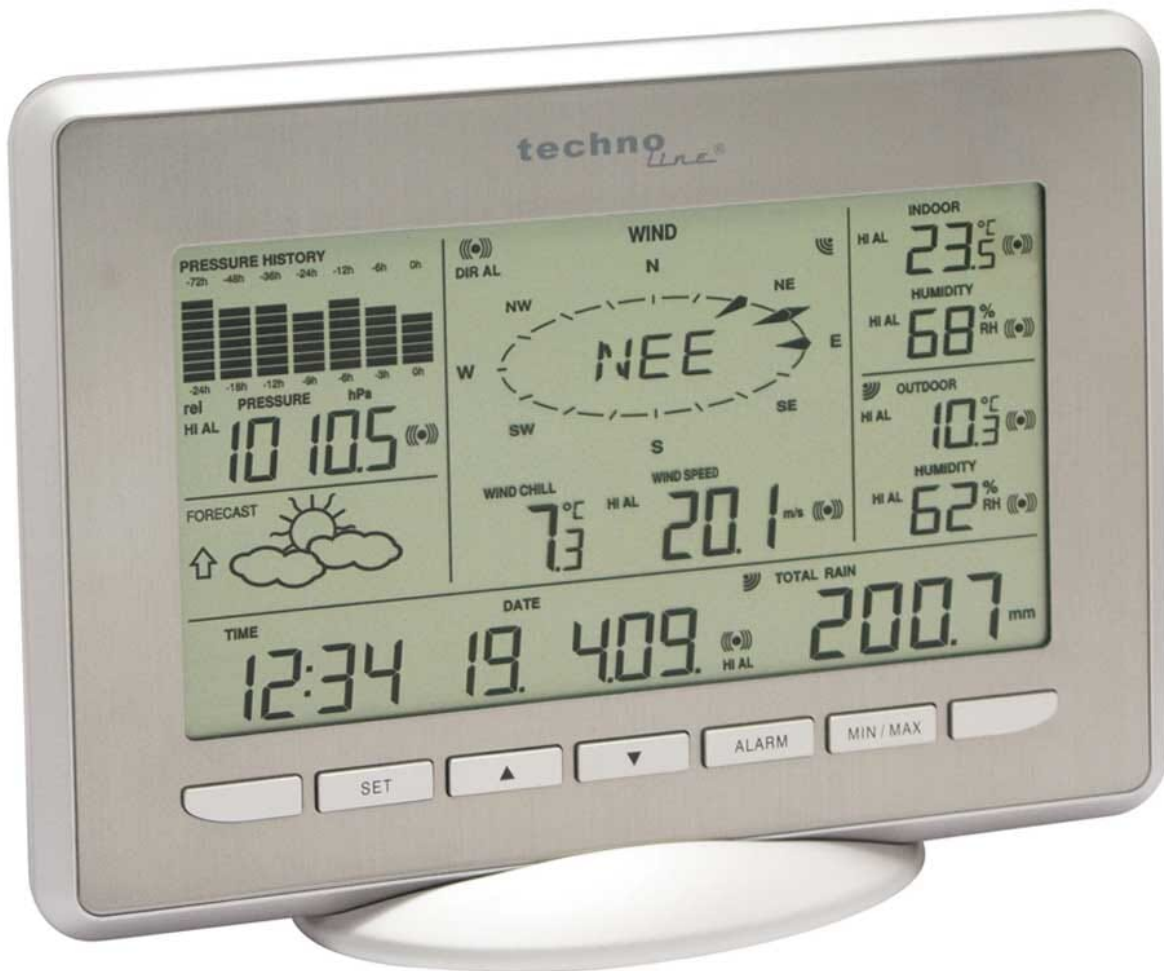

# Technoline WS2800 Console

## Product Images

## Short Description

---

Replacement console for the WS2800.

## Description

---

Replacement or additional wireless display console for the WS-2800 weather station.