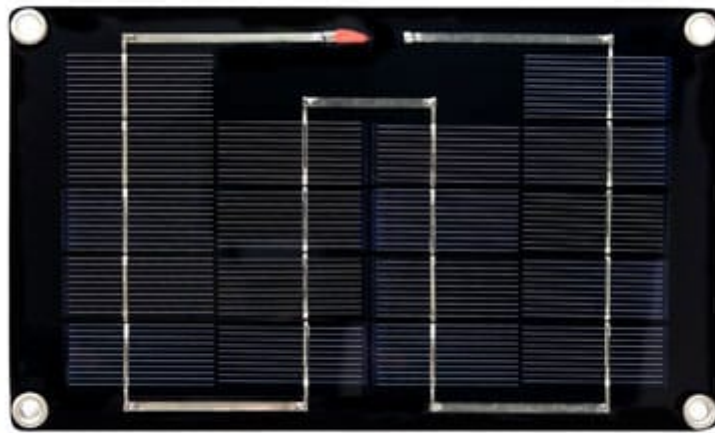

# SOLAR-3W - 3 Watt Solar Panel

## Short Description

---

3.0 Watt Solar Panel - for moderately cloudy locations, higher latitudes, and/or medium data transfer requirements.

## Description

---

3.0 Watt Solar Panel - for moderately cloudy locations, higher latitudes, and/or medium data transfer requirements.

3.0 Watt, 6 Volt Solar Panel

**Weight:** 0.79 kg (1.74 lb)

**Dimensions:** 14.2 cm H x 24.1 cm W (5.6 x 9.5 inches)

**Environment:**

The SOLAR-3W Power is for use in Outdoor environments