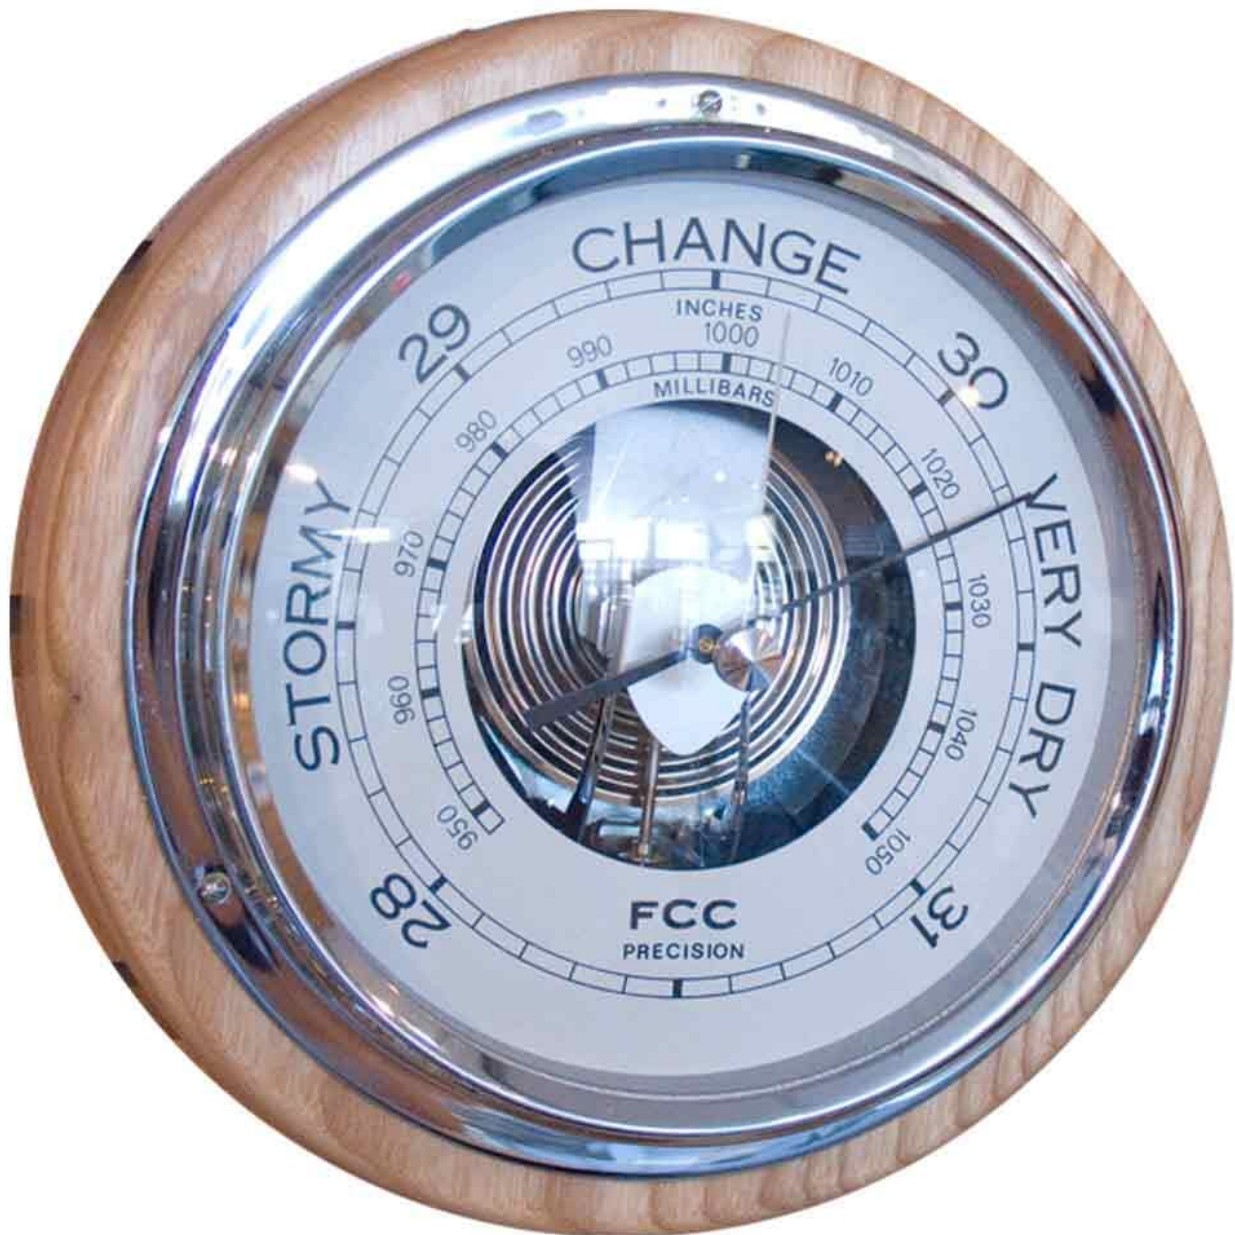

FCC Barometer Mounted on Ash Wood (17cm)

Product Images