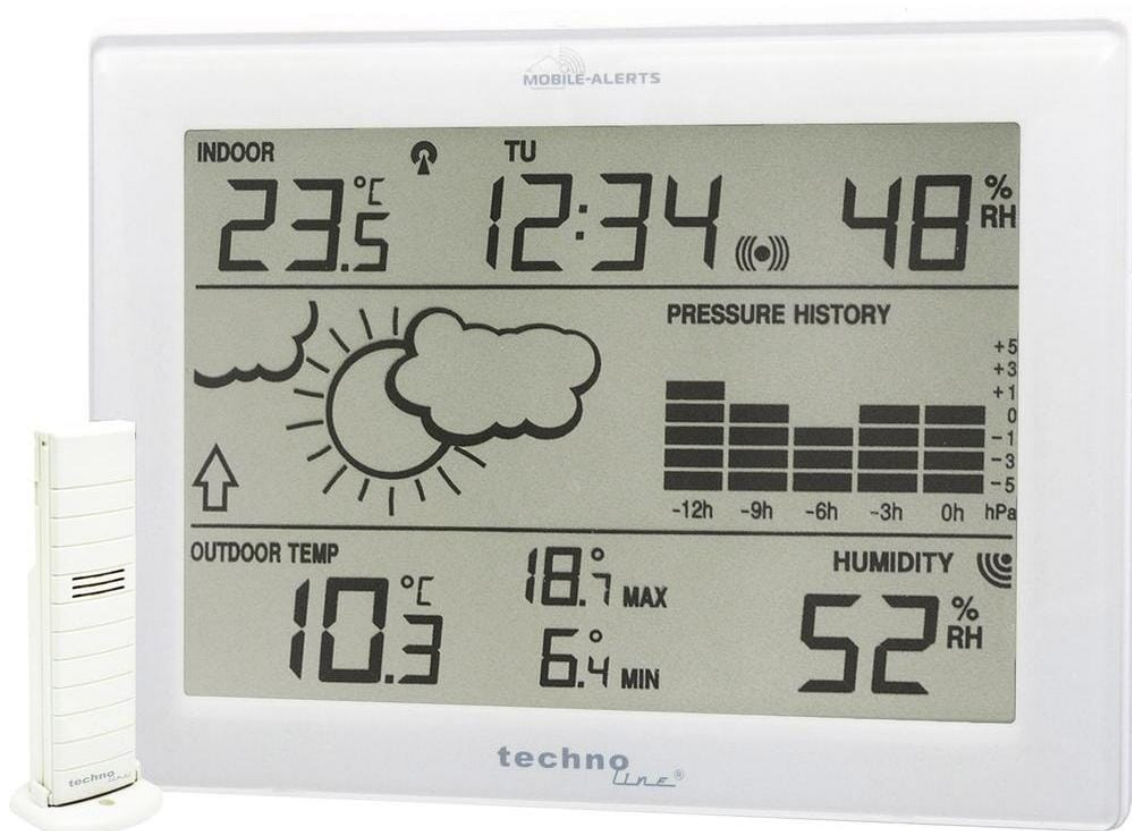

Product Images

Short Description

See your indoor and outdoor temperature, plus forecast on the display unit, and view your weather data from anywhere on the free Mobile-Alerts mobile app, when used with the optional [MA10000 Internet Gateway](#).

Key Features

- Forecast of weather and weather tendency
- Indoor and outdoor temperature and humidity
- MIN/MAX recording
- Air pressure history
- Radio-controlled clock (DCF-77 signal from Germany) with manual setting
- Time zone setting
- Date and weekday display
- Alarm
- LCD-Contrast setting
- Table standing or wall mounting
- Incl. 1 x TX45TH-IT outdoor temperature and humidity sensor.