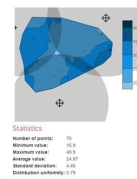

Short Description

DATA AT YOUR FINGERTIPS!

We've made it easier for you to send data from the field to your smartphone

Description

Collect data, evaluate trends, log and analyze multiple data points. Wireless data can be sent via Bluetooth to an IOS or Android device and saved to the Cloud. Pull together soil moisture and EC data from your TDR