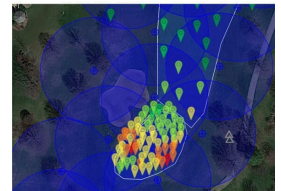

[OLD PAGE] SpecConnect Fieldscout Pro 1 Year Subscription (1-3 Devices)

Product Images

Short Description

DATA AT YOUR FINGERTIPS!

We've made it easier for you to send data from the field to your smartphone

Description

Collect data, evaluate trends, log and analyze multiple data points. Wireless data can be sent via Bluetooth to an IOS or Android device and saved to the Cloud. Pull together soil moisture and EC data from your TDR