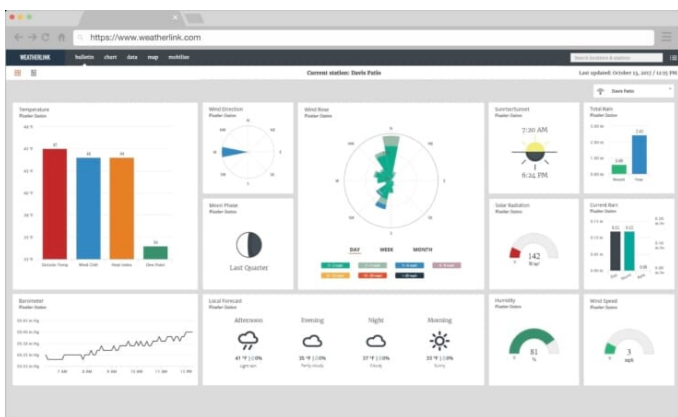

Product Images

Short Description

Connects via your Wi-Fi or Ethernet directly to the WeatherLink Cloud and WeatherLink mobile apps for iOS and Android.

- Stream live data directly to the Internet (you don't even need a computer or Vantage Pro2/Vantage Vue console!)
- Connect 80+ sensors to one WeatherLink Live (choose from the sensor options below)
- Three sensors integrated within the WeatherLink Live unit (barometric pressure, inside temperature and humidity)
- Up to 1,000 ft. (300 m) transmission distance
- Works with Amazon Alexa and Google Assistant.