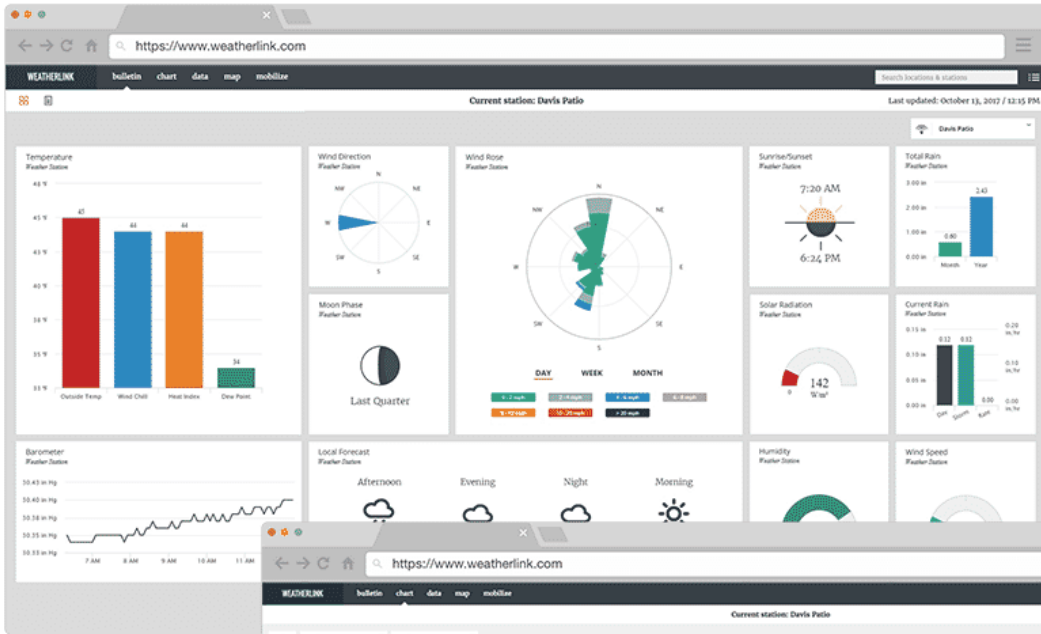

Current station: Davis Patio

Davis Patio

Date & Time	Temp	High Temp	Low Temp	Hum %	Dew Point	Wind Speed	Wind Direction	Wind Rain	High Wind Speed	High Wind Direction	Wind Chill	Heat Index	TWV Index	TWVW Index	Barometer	Rain	Rain Rate	Solar Rad	Solar Energy
10/23/17 10:23 AM	74	75	74	36	46	4	E	0.0	5	E	74	75	75	71	30.00	0.00	0.00	0	0.00
10/23/17 10:25 AM	74	74	74	37	46	6	ENE	1.3	10	ENE	74	75	75	70	29.99	0.00	0.00	0	0.00
10/23/17 10:26 AM	73	74	73	38	46	6	ENE	1.3	10	ENE	73	71	71	68	30.00	0.00	0.00	0	0.00
10/23/17 10:28 AM	72	72	72	38	46	8	ENE	2.0	10	E	72	70	70	68	30.00	0.00	0.00	0	0.00
10/23/17 10:30 AM	73	75	72	38	45	8	ENE	2.0	10	E	73	70	70	69	30.00	0.00	0.00	0	0.00
10/23/17 10:32 AM	73	75	72	38	46	3	E	0.0	3	E	73	71	71	69	30.00	0.00	0.00	0	0.00
10/23/17 10:34 AM	73	75	72	38	46	4	E	1.0	7	E	73	71	71	69	29.99	0.00	0.00	0	0.00
10/23/17 10:36 AM	73	75	72	38	46	8	E	2.0	10	E	73	71	70	68	30.00	0.00	0.00	0	0.00
10/23/17 10:38 AM	73	75	72	38	46	6	E	1.3	10	E	73	71	71	68	30.00	0.00	0.00	0	0.00
10/23/17 10:40 AM	73	75	72	37	46	3	ENE	0.8	4	E	73	70	70	68	30.00	0.00	0.00	0	0.00
10/23/17 10:42 AM	73	75	73	36	45	0	E	0.0	0	E	73	71	71	69	29.99	0.00	0.00	0	0.00
10/23/17 10:44 AM	73	75	73	36	44	1	SE	0.2	3	SE	73	71	71	69	29.99	0.00	0.00	0	0.00
10/23/17 10:46 AM	73	75	73	36	45	0	SE	0.0	0	SE	73	72	72	69	29.99	0.00	0.00	0	0.00
10/23/17 10:48 AM	73	75	73	36	44	1	SE	0.2	2	SE	73	71	71	69	29.99	0.00	0.00	0	0.00
10/23/17 10:50 AM	73	75	73	36	45	0	SE	0.0	0	SE	73	71	71	69	29.98	0.00	0.00	0	0.00
10/23/17 10:52 AM	73	75	73	36	44	0	---	0.0	0	---	73	71	71	68	29.99	0.00	0.00	0	0.00
10/23/17 10:54 AM	73	75	73	36	45	0	---	0.0	0	---	73	70	70	68	29.99	0.00	0.00	0	0.00
10/23/17 10:56 AM	72	73	71	36	45	3	ENE	0.8	8	ENE	72	70	70	68	29.99	0.00	0.00	0	0.00

Bulletin with Current Conditions

Build and customise your bulletin dashboard to receive current data updates from all of your installed sensors. You can move and resize tiles to see the data just the way you like it.