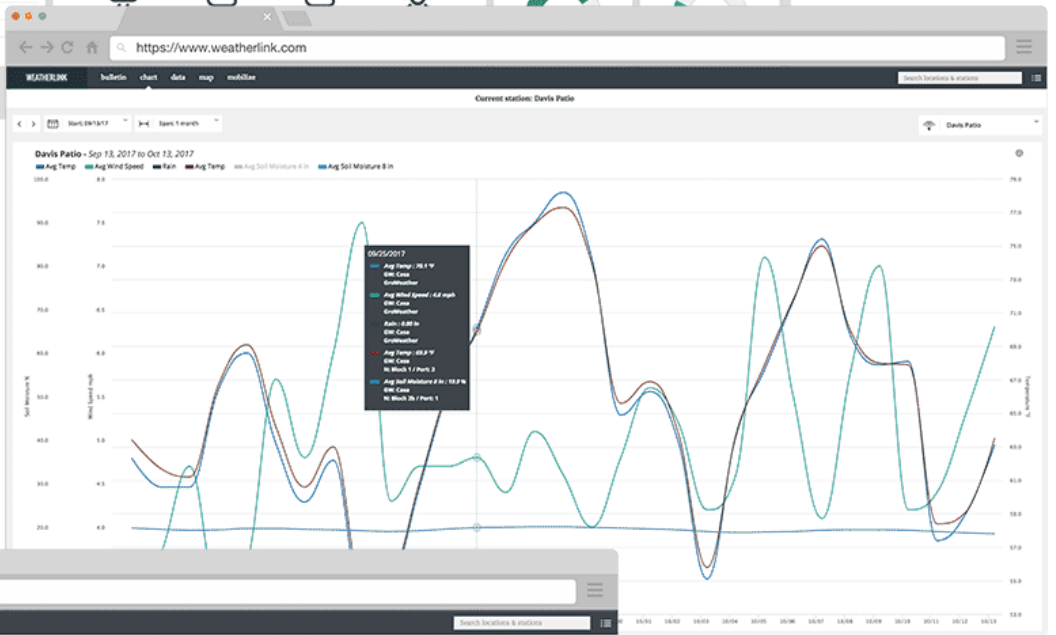

Current station: Davis Patio

Davis Patio

Date & Time	Temp	High Temp	Low Temp	Hum %	Dew Point	Wind Speed	Wind Direction	Wind Rain	High Wind Speed	High Wind Direction	Wind Chill	Heat Index	TWV Index	TWVW Index	Barometer	Rain	Rain Rate	Solar Rad	Solar Energy
10/23/17 10:23 AM	74	75	74	36	46	4	E	0.0	5	E	74	75	75	71	30.00	0.00	0.00	0	0.00
10/23/17 10:25 AM	74	74	74	37	46	6	ENE	1.3	10	ENE	74	75	75	70	29.99	0.00	0.00	0	0.00
10/23/17 10:26 AM	73	74	73	38	46	6	ENE	1.3	10	ENE	73	71	71	68	30.00	0.00	0.00	0	0.00
10/23/17 10:28 AM	72	72	72	38	46	8	ENE	2.0	10	E	72	70	70	68	30.00	0.00	0.00	0	0.00
10/23/17 10:30 AM	73	75	72	38	45	8	ENE	2.0	10	E	73	70	70	69	30.00	0.00	0.00	0	0.00
10/23/17 10:32 AM	73	75	72	38	46	3	E	0.0	3	E	73	71	71	69	30.00	0.00	0.00	0	0.00
10/23/17 10:34 AM	73	75	72	38	46	4	E	1.0	7	E	73	71	71	69	29.99	0.00	0.00	0	0.00
10/23/17 10:36 AM	73	75	72	38	46	8	E	2.0	10	E	73	71	70	68	30.00	0.00	0.00	0	0.00
10/23/17 10:38 AM	73	75	72	38	46	6	E	1.3	10	E	73	71	71	68	30.00	0.00	0.00	0	0.00
10/23/17 10:40 AM	73	75	72	37	46	3	ENE	0.8	4	E	73	70	70	68	30.00	0.00	0.00	0	0.00
10/23/17 10:42 AM	73	75	73	36	45	0	E	0.0	0	E	73	71	71	69	29.99	0.00	0.00	0	0.00
10/23/17 10:44 AM	73	75	73	36	44	1	SE	0.2	3	SE	73	71	71	69	29.99	0.00	0.00	0	0.00
10/23/17 10:46 AM	73	75	73	36	45	0	SE	0.0	0	SE	73	72	72	69	29.99	0.00	0.00	0	0.00
10/23/17 10:48 AM	73	75	73	36	44	1	SE	0.2	2	SE	73	71	71	69	29.99	0.00	0.00	0	0.00
10/23/17 10:50 AM	73	75	73	36	45	0	SE	0.0	0	SE	73	71	71	69	29.98	0.00	0.00	0	0.00
10/23/17 10:52 AM	73	75	73	36	44	0	---	0.0	0	---	73	71	71	68	29.99	0.00	0.00	0	0.00
10/23/17 10:54 AM	73	75	73	36	45	0	---	0.0	0	---	73	70	70	68	29.99	0.00	0.00	0	0.00
10/23/17 10:56 AM	72	73	71	36	45	3	ENE	0.8	8	ENE	72	70	70	68	29.99	0.00	0.00	0	0.00

Bulletin with Current Conditions

Build and customise your bulletin dashboard to receive current data updates from all of your installed sensors. You can move and resize tiles to see the data just the way you like it.