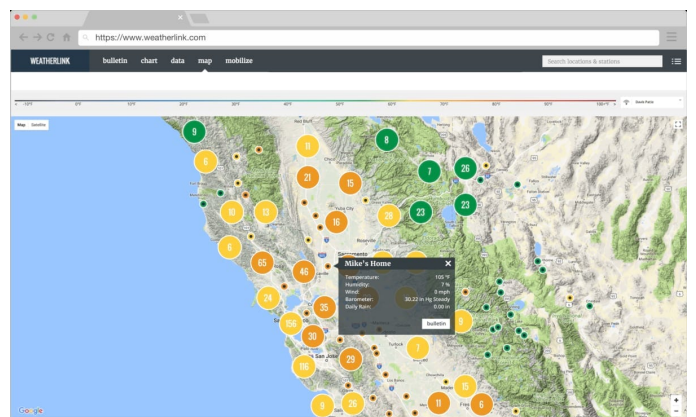

Call our friendly team on
01243 558280

Weather Shop
Ford Lane Business Park
Ford, West Sussex
BN18 0UZ
www.weathershop.co.uk

WeatherLink Live 6100 - Live Stream from any Davis Wireless Weather Station or Sensor Transmitter

Product Images

Short Description

Connects via your Wi-Fi or Ethernet directly to the WeatherLink Cloud and WeatherLink mobile apps for iOS and Android.

- Stream live data directly to the Internet (you don't even need a computer or Vantage Pro2/Vantage Vue console!)
- Connect 80+ sensors to one WeatherLink Live (choose from the sensor options below)
- Three sensors integrated within the WeatherLink Live unit (barometric pressure, inside temperature and humidity)
- Up to 1,000 ft. (300 m) transmission distance
- Works with Amazon Alexa and Google Assistant.

Create a Custom Network of Davis Sensors

Connect up to eight of the following to your WeatherLink Live:

- [Vantage Vue Sensor Suites](#)
- [Vantage Pro2 Wireless Sensor Suites](#)
- [Vantage Vue Weather Stations](#)
- [Vantage Pro2 Weather Stations](#)
- [Wireless Leaf & Soil Moisture/Temperature Stations](#) (connect up to 10 sensors to each Station)
- [Sensor Transmitters](#) (connect up five sensors to each Transmitter)