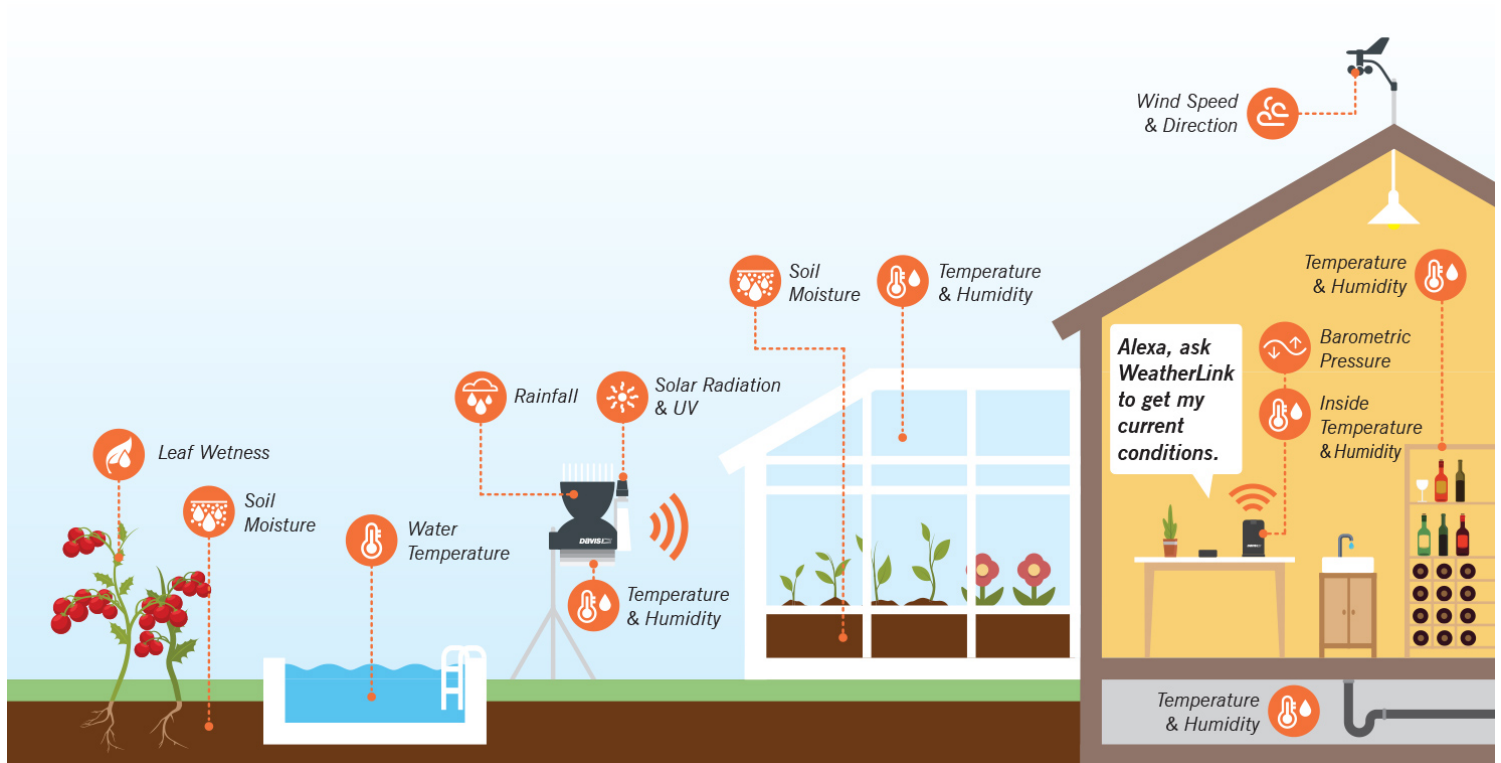

Product Images

Short Description

Connects via your Wi-Fi or Ethernet directly to the WeatherLink Cloud and WeatherLink mobile apps for iOS and Android.

- Stream live data directly to the Internet (you don't even need a computer or Vantage Pro2/Vantage Vue console!)
- Connect 80+ sensors to one WeatherLink Live (choose from the sensor options below)
- Three sensors integrated within the WeatherLink Live unit (barometric pressure, inside temperature and humidity)
- Up to 1,000 ft. (300 m) transmission distance
- Works with Amazon Alexa and Google Assistant.

Create a Custom Network of Davis Sensors

Connect up to eight of the following to your WeatherLink Live:

- [Vantage Vue Sensor Suites](#)
- [Vantage Pro2 Wireless Sensor Suites](#)
- [Vantage Vue Weather Stations](#)
- [Vantage Pro2 Weather Stations](#)
- [Wireless Leaf & Soil Moisture/Temperature Stations](#) (connect up to 10 sensors to each Station)
- [Sensor Transmitters](#) (connect up five sensors to each Transmitter)

Configure a custom network of over 80 sensors on 8 transmitters, so you can see data from sensors in the garden/greenhouse, children's bedrooms, the loft, basement, pool/fish pond, garage, wine cellar – all with one WeatherLink Live.

Sensor Transmitters are the building blocks of your custom network of sensors. They can be positioned indoors or outdoors and are capable of transmitting data up to 1,000 ft. (300 m). Each transmitter can support up to five sensors, including an Anemometer, Rain Collector, Temperature Probe or Temperature & Humidity Sensor, UV Sensor and Solar Radiation Sensor.