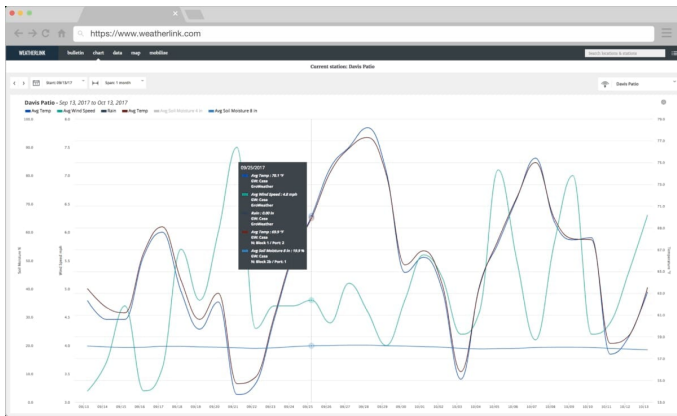

Product Images

Short Description

Connects via your Wi-Fi or Ethernet directly to the WeatherLink Cloud and WeatherLink mobile apps for iOS and Android.

- Stream live data directly to the Internet (you don't even need a computer or Vantage Pro2/Vantage Vue console!)
- Connect 80+ sensors to one WeatherLink Live (choose from the sensor options below)
- Three sensors integrated within the WeatherLink Live unit (barometric pressure, inside temperature and humidity)
- Up to 1,000 ft. (300 m) transmission distance
- Works with Amazon Alexa and Google Assistant.