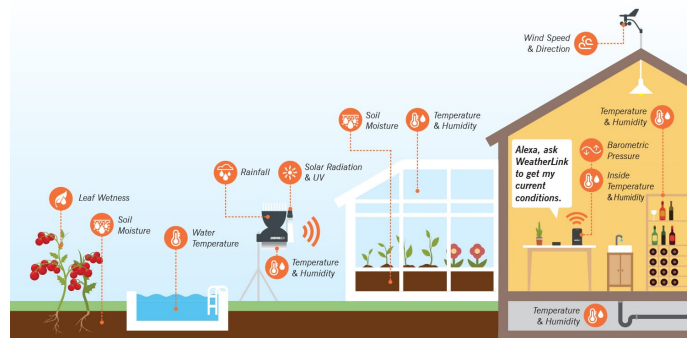

Product Images

Short Description

Connects via your Wi-Fi or Ethernet directly to the WeatherLink Cloud and WeatherLink mobile apps for iOS and Android.

- Stream live data directly to the Internet (you don't even need a computer or Vantage Pro2/Vantage Vue console!)
- Connect 80+ sensors to one WeatherLink Live (choose from the sensor options below)
- Three sensors integrated within the WeatherLink Live unit (barometric pressure, inside temperature and humidity)
- Up to 1,000 ft. (300 m) transmission distance
- Works with Amazon Alexa and Google Assistant.

Configure a custom network of over 80 sensors on 8 transmitters, so you can see data from sensors in the garden/greenhouse, children's bedrooms, the loft, basement, pool/fish pond, garage, wine cellar – all with one WeatherLink Live.

Sensor Transmitters are the building blocks of your custom network of sensors. They can be positioned indoors or outdoors and are capable of transmitting data up to 1,000 ft. (300 m). Each transmitter can support up to five sensors, including an Anemometer, Rain Collector, Temperature Probe or Temperature & Humidity Sensor, UV Sensor and Solar Radiation Sensor.

- Connect your data to smart irrigation systems or other IoT/smart home devices.

Securely share your data

- Contribute your weather data to the global WeatherLink community.
- Share data with friends, family, or co-workers via the WeatherLink website and mobile applications.
- Upload to a growing list of third-party sites like Weather Underground or CWOP.
- Build your own weather tools with the powerful suite of WeatherLink API products.