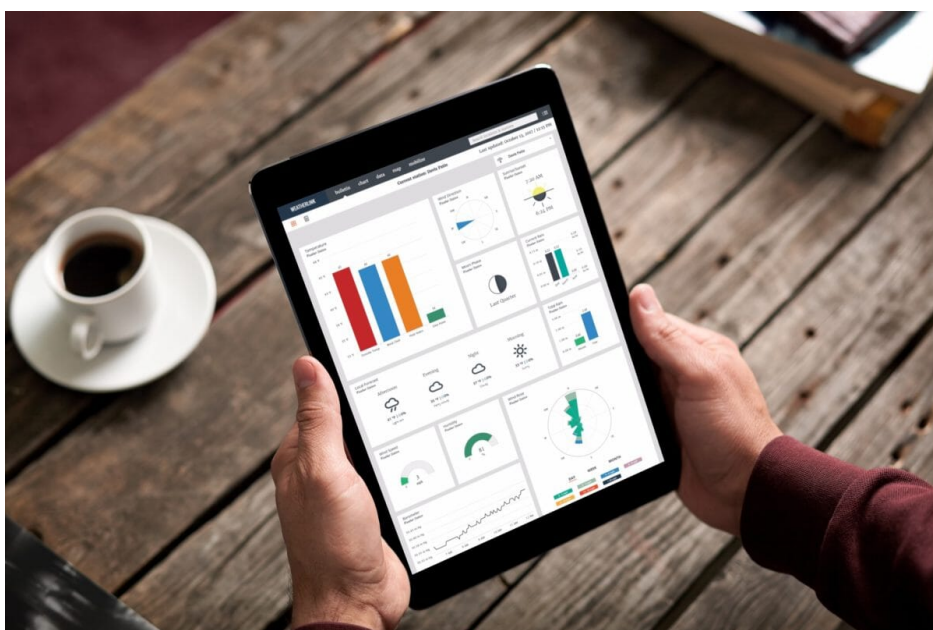

# WeatherLink Pro (1 Year Subscription) - Your Current AND Historical Weather Data Online

## Product Images

Date & Time	Temp	High Temp	Low Temp	Wind	Wind Speed	Wind Direction	Wind Dir	High Wind Speed	High Wind Direction	Wind Gust	Rain Rate	Wind Gusts	Humidity	Rain	Rain Rate	Rain Dir	Rain Range
00000000.00.00	50	70	30	10	10	0	0	10	0	0	0	0	100	0	0	0	0
00000100.00.00	50	70	30	10	10	0	0	10	0	0	0	0	100	0	0	0	0
00000200.00.00	50	70	30	10	10	0	0	10	0	0	0	0	100	0	0	0	0
00000300.00.00	50	70	30	10	10	0	0	10	0	0	0	0	100	0	0	0	0
00000400.00.00	50	70	30	10	10	0	0	10	0	0	0	0	100	0	0	0	0
00000500.00.00	50	70	30	10	10	0	0	10	0	0	0	0	100	0	0	0	0
00000600.00.00	50	70	30	10	10	0	0	10	0	0	0	0	100	0	0	0	0
00000700.00.00	50	70	30	10	10	0	0	10	0	0	0	0	100	0	0	0	0
00000800.00.00	50	70	30	10	10	0	0	10	0	0	0	0	100	0	0	0	0
00000900.00.00	50	70	30	10	10	0	0	10	0	0	0	0	100	0	0	0	0
00001000.00.00	50	70	30	10	10	0	0	10	0	0	0	0	100	0	0	0	0
00001100.00.00	50	70	30	10	10	0	0	10	0	0	0	0	100	0	0	0	0
00001200.00.00	50	70	30	10	10	0	0	10	0	0	0	0	100	0	0	0	0
00001300.00.00	50	70	30	10	10	0	0	10	0	0	0	0	100	0	0	0	0
00001400.00.00	50	70	30	10	10	0	0	10	0	0	0	0	100	0	0	0	0
00001500.00.00	50	70	30	10	10	0	0	10	0	0	0	0	100	0	0	0	0
00001600.00.00	50	70	30	10	10	0	0	10	0	0	0	0	100	0	0	0	0
00001700.00.00	50	70	30	10	10	0	0	10	0	0	0	0	100	0	0	0	0
00001800.00.00	50	70	30	10	10	0	0	10	0	0	0	0	100	0	0	0	0
00001900.00.00	50	70	30	10	10	0	0	10	0	0	0	0	100	0	0	0	0
00002000.00.00	50	70	30	10	10	0	0	10	0	0	0	0	100	0	0	0	0

## Short Description

Access, store and graph your current and historical weather data. View data on your online at WeatherLink.com and WeatherLink Mobile Apps (iOS and Android).

## Description

View, store and graph your current and historical weather data ANYWHERE and ANYTIME on any major browser.