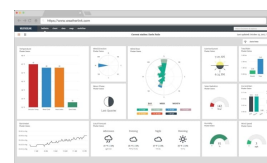

# WeatherLink Pro (1 Year Subscription) - Your Current AND Historical Weather Data Online

## Product Images

Date & Time	Temp	High Temp	Low Temp	Wind	Wind Speed	Wind Direction	Wind Dir	High Wind Speed	High Wind Direction	Wind Gust	Rain Rate	Wind Gusts	Humidity	Rain	Rain Rate	Rain Dir	Rain Range
00000000.00.00	50	70	30	10	10	0	0	10	0	0	0	0	100	0	0	0	0
00000100.00.00	50	70	30	10	10	0	0	10	0	0	0	0	100	0	0	0	0
00000200.00.00	50	70	30	10	10	0	0	10	0	0	0	0	100	0	0	0	0
00000300.00.00	50	70	30	10	10	0	0	10	0	0	0	0	100	0	0	0	0
00000400.00.00	50	70	30	10	10	0	0	10	0	0	0	0	100	0	0	0	0
00000500.00.00	50	70	30	10	10	0	0	10	0	0	0	0	100	0	0	0	0
00000600.00.00	50	70	30	10	10	0	0	10	0	0	0	0	100	0	0	0	0
00000700.00.00	50	70	30	10	10	0	0	10	0	0	0	0	100	0	0	0	0
00000800.00.00	50	70	30	10	10	0	0	10	0	0	0	0	100	0	0	0	0
00000900.00.00	50	70	30	10	10	0	0	10	0	0	0	0	100	0	0	0	0
00001000.00.00	50	70	30	10	10	0	0	10	0	0	0	0	100	0	0	0	0
00001100.00.00	50	70	30	10	10	0	0	10	0	0	0	0	100	0	0	0	0
00001200.00.00	50	70	30	10	10	0	0	10	0	0	0	0	100	0	0	0	0
00001300.00.00	50	70	30	10	10	0	0	10	0	0	0	0	100	0	0	0	0
00001400.00.00	50	70	30	10	10	0	0	10	0	0	0	0	100	0	0	0	0
00001500.00.00	50	70	30	10	10	0	0	10	0	0	0	0	100	0	0	0	0
00001600.00.00	50	70	30	10	10	0	0	10	0	0	0	0	100	0	0	0	0
00001700.00.00	50	70	30	10	10	0	0	10	0	0	0	0	100	0	0	0	0
00001800.00.00	50	70	30	10	10	0	0	10	0	0	0	0	100	0	0	0	0
00001900.00.00	50	70	30	10	10	0	0	10	0	0	0	0	100	0	0	0	0
00002000.00.00	50	70	30	10	10	0	0	10	0	0	0	0	100	0	0	0	0

## Short Description

Access, store and graph your current and historical weather data. View data on your online at WeatherLink.com and WeatherLink Mobile Apps (iOS and Android).

## Description

View, store and graph your current and historical weather data ANYWHERE and ANYTIME on any major browser.