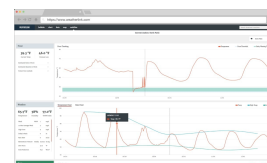

# WeatherLink Pro (1 Year Subscription) - Your Current AND Historical Weather Data Online

## Product Images

Date & Time	Temp	High Temp	Low Temp	Wind	Wind Speed	Wind Direction	Wind Dir	High Wind Speed	High Wind Direction	Wind Gust	Rain Rate	Wind Gusts	Humidity	Rain	Rain Rate	Rain Dir	Rain Range
00000000.00.00	50	70	30	10	10	0	0	10	0	0	0	0	100	0	0	0	0
00000100.00.00	50	70	30	10	10	0	0	10	0	0	0	0	100	0	0	0	0
00000200.00.00	50	70	30	10	10	0	0	10	0	0	0	0	100	0	0	0	0
00000300.00.00	50	70	30	10	10	0	0	10	0	0	0	0	100	0	0	0	0
00000400.00.00	50	70	30	10	10	0	0	10	0	0	0	0	100	0	0	0	0
00000500.00.00	50	70	30	10	10	0	0	10	0	0	0	0	100	0	0	0	0
00000600.00.00	50	70	30	10	10	0	0	10	0	0	0	0	100	0	0	0	0
00000700.00.00	50	70	30	10	10	0	0	10	0	0	0	0	100	0	0	0	0
00000800.00.00	50	70	30	10	10	0	0	10	0	0	0	0	100	0	0	0	0
00000900.00.00	50	70	30	10	10	0	0	10	0	0	0	0	100	0	0	0	0
00001000.00.00	50	70	30	10	10	0	0	10	0	0	0	0	100	0	0	0	0
00001100.00.00	50	70	30	10	10	0	0	10	0	0	0	0	100	0	0	0	0
00001200.00.00	50	70	30	10	10	0	0	10	0	0	0	0	100	0	0	0	0
00001300.00.00	50	70	30	10	10	0	0	10	0	0	0	0	100	0	0	0	0
00001400.00.00	50	70	30	10	10	0	0	10	0	0	0	0	100	0	0	0	0
00001500.00.00	50	70	30	10	10	0	0	10	0	0	0	0	100	0	0	0	0
00001600.00.00	50	70	30	10	10	0	0	10	0	0	0	0	100	0	0	0	0
00001700.00.00	50	70	30	10	10	0	0	10	0	0	0	0	100	0	0	0	0
00001800.00.00	50	70	30	10	10	0	0	10	0	0	0	0	100	0	0	0	0
00001900.00.00	50	70	30	10	10	0	0	10	0	0	0	0	100	0	0	0	0
00002000.00.00	50	70	30	10	10	0	0	10	0	0	0	0	100	0	0	0	0

## Short Description

Access, store and graph your current and historical weather data. View data on your online at WeatherLink.com and WeatherLink Mobile Apps (iOS and Android).

## Description

View, store and graph your current and historical weather data ANYWHERE and ANYTIME on any major browser.