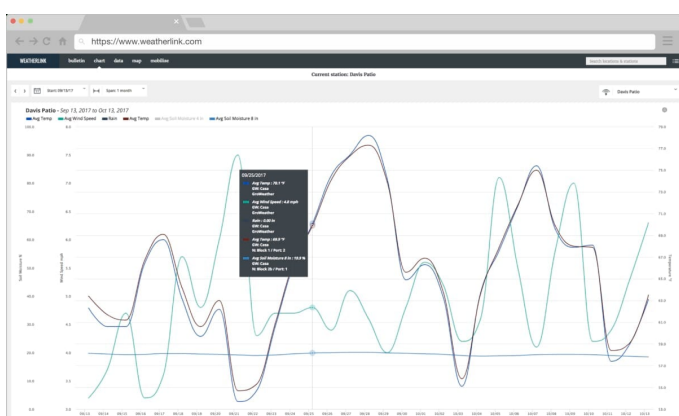

# WeatherLink Pro (1 Year Subscription) - Your Current AND Historical Weather Data Online

## Product Images

Date & Time	Temp	High Temp	Low Temp	Wind	Wind Speed	Wind Direction	Wind Dir	High Wind Speed	High Wind Direction	Wind Gust	Rain Rate	Wind Gusts	Humidity	Rain	Rain Rate	Rain Dir	Rain Range
00000000.00.00	50	70	30	10	10	0	0	10	0	0	0	0	100	0	0	0	0
00000100.00.00	50	70	30	10	10	0	0	10	0	0	0	0	100	0	0	0	0
00000200.00.00	50	70	30	10	10	0	0	10	0	0	0	0	100	0	0	0	0
00000300.00.00	50	70	30	10	10	0	0	10	0	0	0	0	100	0	0	0	0
00000400.00.00	50	70	30	10	10	0	0	10	0	0	0	0	100	0	0	0	0
00000500.00.00	50	70	30	10	10	0	0	10	0	0	0	0	100	0	0	0	0
00000600.00.00	50	70	30	10	10	0	0	10	0	0	0	0	100	0	0	0	0
00000700.00.00	50	70	30	10	10	0	0	10	0	0	0	0	100	0	0	0	0
00000800.00.00	50	70	30	10	10	0	0	10	0	0	0	0	100	0	0	0	0
00000900.00.00	50	70	30	10	10	0	0	10	0	0	0	0	100	0	0	0	0
00001000.00.00	50	70	30	10	10	0	0	10	0	0	0	0	100	0	0	0	0
00001100.00.00	50	70	30	10	10	0	0	10	0	0	0	0	100	0	0	0	0
00001200.00.00	50	70	30	10	10	0	0	10	0	0	0	0	100	0	0	0	0
00001300.00.00	50	70	30	10	10	0	0	10	0	0	0	0	100	0	0	0	0
00001400.00.00	50	70	30	10	10	0	0	10	0	0	0	0	100	0	0	0	0
00001500.00.00	50	70	30	10	10	0	0	10	0	0	0	0	100	0	0	0	0
00001600.00.00	50	70	30	10	10	0	0	10	0	0	0	0	100	0	0	0	0
00001700.00.00	50	70	30	10	10	0	0	10	0	0	0	0	100	0	0	0	0
00001800.00.00	50	70	30	10	10	0	0	10	0	0	0	0	100	0	0	0	0
00001900.00.00	50	70	30	10	10	0	0	10	0	0	0	0	100	0	0	0	0
00002000.00.00	50	70	30	10	10	0	0	10	0	0	0	0	100	0	0	0	0

## Short Description

Access, store and graph your current and historical weather data. View data on your online at WeatherLink.com and WeatherLink Mobile Apps (iOS and Android).

## Description

View, store and graph your current and historical weather data ANYWHERE and ANYTIME on any major browser.