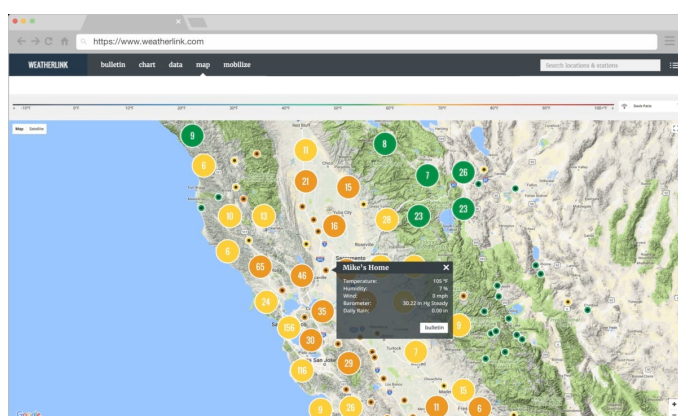

# WeatherLink Pro (1 Year Subscription) - Your Current AND Historical Weather Data Online

## Product Images

Date & Time	Temp	High Temp	Low Temp	Wind	Wind Speed	Wind Direction	Wind Dir	High Wind Speed	High Wind Direction	Wind Gust	Rain Rate	Wind Gusts	Humidity	Rain	Rain Rate	Rain Dir	Rain Range
00000000.00.00	50	70	30	10	10	0	0	10	0	0	0	0	100	0	0	0	0
00000100.00.00	50	70	30	10	10	0	0	10	0	0	0	0	100	0	0	0	0
00000200.00.00	50	70	30	10	10	0	0	10	0	0	0	0	100	0	0	0	0
00000300.00.00	50	70	30	10	10	0	0	10	0	0	0	0	100	0	0	0	0
00000400.00.00	50	70	30	10	10	0	0	10	0	0	0	0	100	0	0	0	0
00000500.00.00	50	70	30	10	10	0	0	10	0	0	0	0	100	0	0	0	0
00000600.00.00	50	70	30	10	10	0	0	10	0	0	0	0	100	0	0	0	0
00000700.00.00	50	70	30	10	10	0	0	10	0	0	0	0	100	0	0	0	0
00000800.00.00	50	70	30	10	10	0	0	10	0	0	0	0	100	0	0	0	0
00000900.00.00	50	70	30	10	10	0	0	10	0	0	0	0	100	0	0	0	0
00001000.00.00	50	70	30	10	10	0	0	10	0	0	0	0	100	0	0	0	0
00001100.00.00	50	70	30	10	10	0	0	10	0	0	0	0	100	0	0	0	0
00001200.00.00	50	70	30	10	10	0	0	10	0	0	0	0	100	0	0	0	0
00001300.00.00	50	70	30	10	10	0	0	10	0	0	0	0	100	0	0	0	0
00001400.00.00	50	70	30	10	10	0	0	10	0	0	0	0	100	0	0	0	0
00001500.00.00	50	70	30	10	10	0	0	10	0	0	0	0	100	0	0	0	0
00001600.00.00	50	70	30	10	10	0	0	10	0	0	0	0	100	0	0	0	0
00001700.00.00	50	70	30	10	10	0	0	10	0	0	0	0	100	0	0	0	0
00001800.00.00	50	70	30	10	10	0	0	10	0	0	0	0	100	0	0	0	0
00001900.00.00	50	70	30	10	10	0	0	10	0	0	0	0	100	0	0	0	0
00002000.00.00	50	70	30	10	10	0	0	10	0	0	0	0	100	0	0	0	0

## Short Description

Access, store and graph your current and historical weather data. View data on your online at WeatherLink.com and WeatherLink Mobile Apps (iOS and Android).

## Description

View, store and graph your current and historical weather data ANYWHERE and ANYTIME on any major browser.