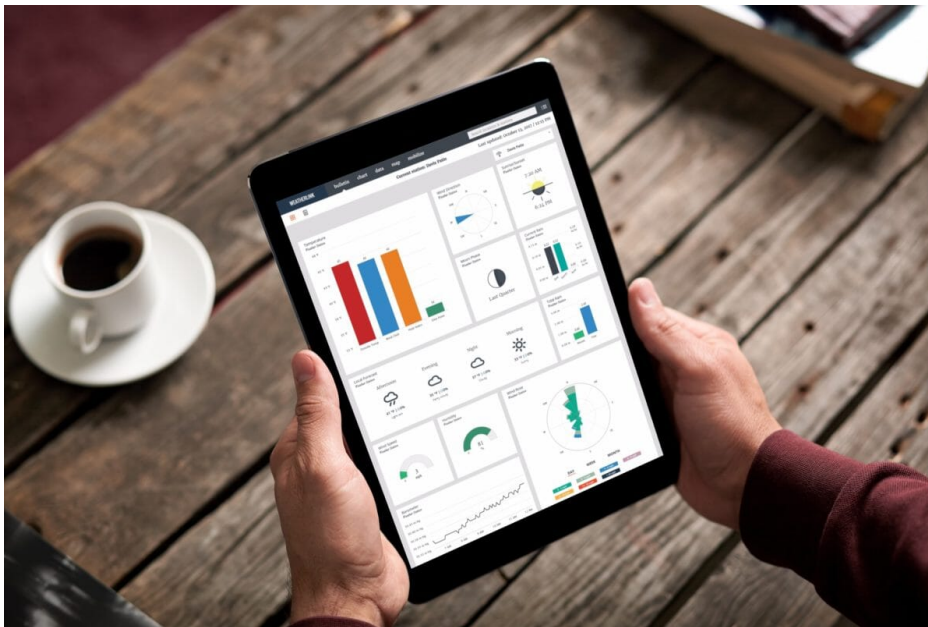

WeatherLink Pro+ (1 Year Subscription) - Protect Your Crops With Integrated Pest Management

Product Images

Date & Time	Temp	High Temp	Low Temp	Wind	Wind Speed	Wind Direction	Wind Dir	High Wind Speed	High Wind Direction	Wind Gust	Humidity	Dew Point	Clouds	Rain	Snow	Solar Energy
00000000.0000	50	70	30	10	10	0	0	10	0	0	100	50	0	0	0	0
00000100.0000	50	70	30	10	10	0	0	10	0	0	100	50	0	0	0	0
00000200.0000	50	70	30	10	10	0	0	10	0	0	100	50	0	0	0	0
00000300.0000	50	70	30	10	10	0	0	10	0	0	100	50	0	0	0	0
00000400.0000	50	70	30	10	10	0	0	10	0	0	100	50	0	0	0	0
00000500.0000	50	70	30	10	10	0	0	10	0	0	100	50	0	0	0	0
00000600.0000	50	70	30	10	10	0	0	10	0	0	100	50	0	0	0	0
00000700.0000	50	70	30	10	10	0	0	10	0	0	100	50	0	0	0	0
00000800.0000	50	70	30	10	10	0	0	10	0	0	100	50	0	0	0	0
00000900.0000	50	70	30	10	10	0	0	10	0	0	100	50	0	0	0	0
00001000.0000	50	70	30	10	10	0	0	10	0	0	100	50	0	0	0	0
00001100.0000	50	70	30	10	10	0	0	10	0	0	100	50	0	0	0	0
00001200.0000	50	70	30	10	10	0	0	10	0	0	100	50	0	0	0	0
00001300.0000	50	70	30	10	10	0	0	10	0	0	100	50	0	0	0	0
00001400.0000	50	70	30	10	10	0	0	10	0	0	100	50	0	0	0	0
00001500.0000	50	70	30	10	10	0	0	10	0	0	100	50	0	0	0	0
00001600.0000	50	70	30	10	10	0	0	10	0	0	100	50	0	0	0	0
00001700.0000	50	70	30	10	10	0	0	10	0	0	100	50	0	0	0	0
00001800.0000	50	70	30	10	10	0	0	10	0	0	100	50	0	0	0	0
00001900.0000	50	70	30	10	10	0	0	10	0	0	100	50	0	0	0	0
00002000.0000	50	70	30	10	10	0	0	10	0	0	100	50	0	0	0	0

Short Description

Access, store and graph your current and historical weather data. View data on your online at WeatherLink.com and WeatherLink Mobile Apps (iOS and Android).

Description

View, store and graph your current and historical weather data ANYWHERE and ANYTIME on any major browser, plus access Integrated Pest Management (IPM) to link your weather and sensor data to actual pest risk, giving you a powerful new tool in protecting your crops from pest damage.