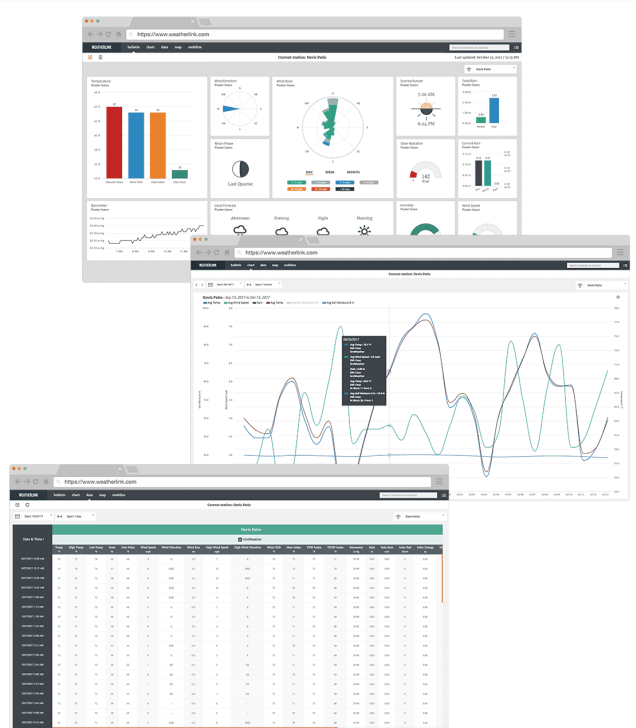

Additional Information

Brand

Davis Instruments

Graph, Analyse and Store Your Data

Your personal page gives you current condition readings for – Temperature, Humidity, Barometer, Wind Speed, Current Rain, Wind Direction, Total Rain, Rain Rate, Solar Radiation, Wind Rose, Local Forecast, Sunrise/Sunset, Moon Phase. With **WeatherLink Pro**, you can also store, read and graph your historical data ANYWHERE and ANYTIME on any major browser.

Explanation

Features

Bulletin with Current Conditions

Build and customise your bulletin dashboard to receive current data updates from all of your installed sensors. You can move and resize tiles to see the data just the way you like it.

Chart (requires Pro or Pro+ subscription)

Visualise any of your sensor data with custom line and bar charts on up to 4 different y-axes. Zoom into an hour of data or out to a full year to view details and trends.

Data (requires Pro or Pro+ subscription)

Access all of your raw sensor data at the click of a button. You can sort by date/time or data type and export any data set directly to an Excel-friendly .csv file.

Map

Mobilize (requires Pro or Pro+ subscription)

Use the Davis Mobilize App on iOS or Android to create custom frost, weather, crop and irrigation views for web and mobile. It's powerful enough to help avoid losing your farm crop to frost, and fun for the data-savvy backyard gardener looking to perfect their tomato crop.

IPM (requires Pro+ subscription)

Access Integrated Pest Management (IPM) on Mobilize to link your weather and sensor data to actual pest risk, giving you a powerful new tool in protecting your crops from pest damage.

Data in Your Pocket

WeatherLink Mobile App brings your data and the Davis WeatherLink Network to your phone. Join the worldwide network of businesses, schools and hobbyists sharing their weather data with the world. WeatherLink lets you see your personal Davis Instruments weather station data and local forecasts, as well as explore other stations from around the world. Enjoy 7-day and hourly forecast, rain, barometer, solar radiation and many more.

Share Your Data

Upload

Upload your weather data to a growing list of third-party services including Weather Underground and CWOP (Citizen Weather Observer Program).

Embed

Embed iframe code into your personal website, customise your email signature with your weather data, or use the full screen option to display current conditions on a TV in the office or for public display.

Station links

Want to share your station data with a friend or the broader community without requiring them to log in? Share the Summary link or the Device URL to securely share your personal weather data.

Allow access

Pro and Pro+ upgrades allow you to share your personal weather station data and to allow access to historical data, charting, and other advanced features.

Ideal For

Professional, Education, Amateur, Interested, Gardeners, Agronomy