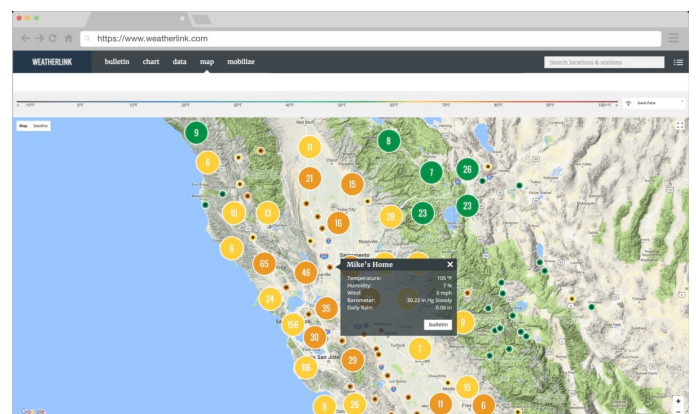

WeatherLink Pro+ (1 Year Subscription) - Protect Your Crops With Integrated Pest Management

Product Images

Date & Time	Temp	High Temp	Low Temp	Wind	Wind Speed	Wind Direction	Wind Dir	High Wind Speed	High Wind Direction	Wind Gust	Humidity	Dew Point	Clouds	Rain	Snow	Solar Energy
00000000.0000	50	70	30	10	10	0	0	10	0	0	100	50	0	0	0	0
00000100.0000	50	70	30	10	10	0	0	10	0	0	100	50	0	0	0	0
00000200.0000	50	70	30	10	10	0	0	10	0	0	100	50	0	0	0	0
00000300.0000	50	70	30	10	10	0	0	10	0	0	100	50	0	0	0	0
00000400.0000	50	70	30	10	10	0	0	10	0	0	100	50	0	0	0	0
00000500.0000	50	70	30	10	10	0	0	10	0	0	100	50	0	0	0	0
00000600.0000	50	70	30	10	10	0	0	10	0	0	100	50	0	0	0	0
00000700.0000	50	70	30	10	10	0	0	10	0	0	100	50	0	0	0	0
00000800.0000	50	70	30	10	10	0	0	10	0	0	100	50	0	0	0	0
00000900.0000	50	70	30	10	10	0	0	10	0	0	100	50	0	0	0	0
00001000.0000	50	70	30	10	10	0	0	10	0	0	100	50	0	0	0	0
00001100.0000	50	70	30	10	10	0	0	10	0	0	100	50	0	0	0	0
00001200.0000	50	70	30	10	10	0	0	10	0	0	100	50	0	0	0	0
00001300.0000	50	70	30	10	10	0	0	10	0	0	100	50	0	0	0	0
00001400.0000	50	70	30	10	10	0	0	10	0	0	100	50	0	0	0	0
00001500.0000	50	70	30	10	10	0	0	10	0	0	100	50	0	0	0	0
00001600.0000	50	70	30	10	10	0	0	10	0	0	100	50	0	0	0	0
00001700.0000	50	70	30	10	10	0	0	10	0	0	100	50	0	0	0	0
00001800.0000	50	70	30	10	10	0	0	10	0	0	100	50	0	0	0	0
00001900.0000	50	70	30	10	10	0	0	10	0	0	100	50	0	0	0	0
00002000.0000	50	70	30	10	10	0	0	10	0	0	100	50	0	0	0	0

Short Description

Access, store and graph your current and historical weather data. View data on your online at WeatherLink.com and WeatherLink Mobile Apps (iOS and Android).

Description

View, store and graph your current and historical weather data ANYWHERE and ANYTIME on any major browser, plus access Integrated Pest Management (IPM) to link your weather and sensor data to actual pest risk, giving you a powerful new tool in protecting your crops from pest damage.