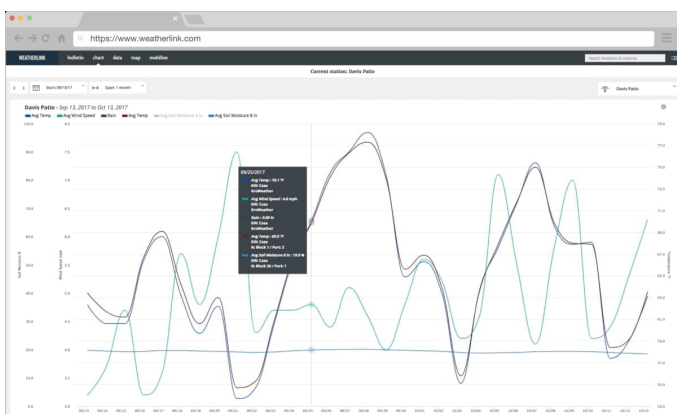

WeatherLink Pro+ (1 Year Subscription) - Protect Your Crops With Integrated Pest Management

Product Images

Date & Time	Temp	High Temp	Low Temp	Wind	Wind Speed	Wind Direction	Wind Dir	High Wind Speed	High Wind Direction	Wind Gust	Humidity	Dew Point	Clouds	Rain	Snow	Solar Energy
00000000.0000	50	70	30	10	10	0	0	10	0	0	100	50	0	0	0	0
00000100.0000	50	70	30	10	10	0	0	10	0	0	100	50	0	0	0	0
00000200.0000	50	70	30	10	10	0	0	10	0	0	100	50	0	0	0	0
00000300.0000	50	70	30	10	10	0	0	10	0	0	100	50	0	0	0	0
00000400.0000	50	70	30	10	10	0	0	10	0	0	100	50	0	0	0	0
00000500.0000	50	70	30	10	10	0	0	10	0	0	100	50	0	0	0	0
00000600.0000	50	70	30	10	10	0	0	10	0	0	100	50	0	0	0	0
00000700.0000	50	70	30	10	10	0	0	10	0	0	100	50	0	0	0	0
00000800.0000	50	70	30	10	10	0	0	10	0	0	100	50	0	0	0	0
00000900.0000	50	70	30	10	10	0	0	10	0	0	100	50	0	0	0	0
00001000.0000	50	70	30	10	10	0	0	10	0	0	100	50	0	0	0	0
00001100.0000	50	70	30	10	10	0	0	10	0	0	100	50	0	0	0	0
00001200.0000	50	70	30	10	10	0	0	10	0	0	100	50	0	0	0	0
00001300.0000	50	70	30	10	10	0	0	10	0	0	100	50	0	0	0	0
00001400.0000	50	70	30	10	10	0	0	10	0	0	100	50	0	0	0	0
00001500.0000	50	70	30	10	10	0	0	10	0	0	100	50	0	0	0	0
00001600.0000	50	70	30	10	10	0	0	10	0	0	100	50	0	0	0	0
00001700.0000	50	70	30	10	10	0	0	10	0	0	100	50	0	0	0	0
00001800.0000	50	70	30	10	10	0	0	10	0	0	100	50	0	0	0	0
00001900.0000	50	70	30	10	10	0	0	10	0	0	100	50	0	0	0	0
00002000.0000	50	70	30	10	10	0	0	10	0	0	100	50	0	0	0	0

Short Description

Access, store and graph your current and historical weather data. View data on your online at WeatherLink.com and WeatherLink Mobile Apps (iOS and Android).

Description

View, store and graph your current and historical weather data ANYWHERE and ANYTIME on any major browser, plus access Integrated Pest Management (IPM) to link your weather and sensor data to actual pest risk, giving you a powerful new tool in protecting your crops from pest damage.