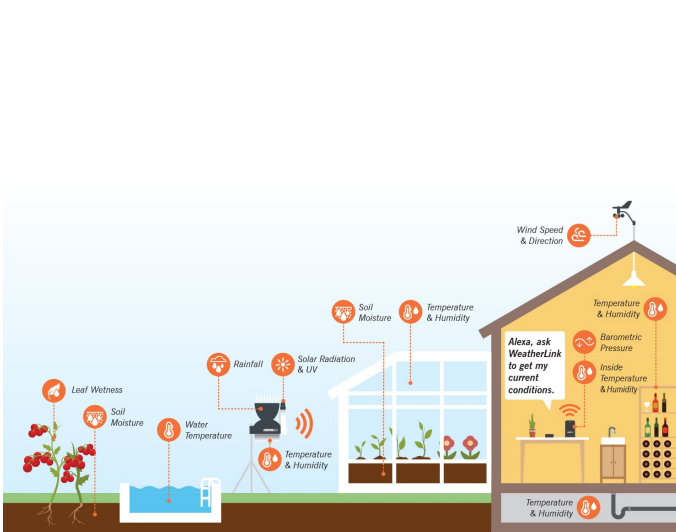

Product Images

Short Description

Davis Vantage Vue solar-powered weather station including all-in-one outdoor sensor unit & 300m wireless performance. WeatherLink Live enables you to live-stream your weather station data over Wi-Fi or Ethernet directly to the WeatherLink Cloud and WeatherLink mobile apps.

The one-piece outdoor sensor suite installs in minutes and starts sending data wirelessly to the WeatherLink Live unit anywhere your console anywhere in your home, school, or business.

The WeatherLink Live unit live-streams your weather station data over Wi-Fi or Ethernet directly to the

WeatherLink Cloud and WeatherLink mobile apps. This data hub uses Davis's dependable, frequency-hopping, spread spectrum radio to collect data from your indoor and/or outdoor sensors.

Davis Vantage Vue 6110 UK Key Features

- Self-contained, easy-to-install system includes sensor suite, and WeatherLink Live
- Stream live data via Wi-Fi to the Internet (you don't even need a computer or Vantage Vue console!)
- Easy installation - rain, wind, temperature & humidity sensors in self-contained sensor suite
- Industry-leading transmission range of 1,000'/300 m from the sensor suite to WeatherLink Live.
- Weather data updates every 2.5 seconds - 10 x faster than the competition!
- Wind tunnel tested to 200mph (321kmph)
- Solar-powered outdoor sensor suite, with battery backup
- Connect 80+ sensors to one WeatherLink Live
- Three sensors integrated within the WeatherLink Live unit (barometric pressure, inside temperature and humidity)
- Works with Amazon Alexa and Google Assistant.