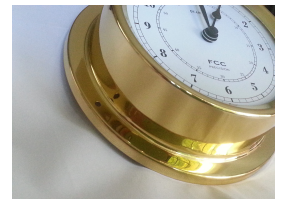

FCC Nautical Bulkhead Style Brass Clock (12.5cm)

Product Images

Short Description

Brass Barometer 125mm. Bulkhead style, spun brass . Open dial allows attractive movement to be seen.

Description

Nautical bulkhead style Clock. Spun brass. Quartz driven. Supplied with three brass screws for flange fitting. Matching Barometer, Tide Clock and Hygrometer/Thermometer available in range.

Overall Dimension: 125mm

Dial: 100mm

Additional Information

Brand	FCC
Ideal For	Interested, Decorative
Finish	Brass
Dimensions	Overall Dimensions: 125mm, Dial: 100mm
Power	Battery only
Has A Second Hand	no
Glow In The Dark Face	no