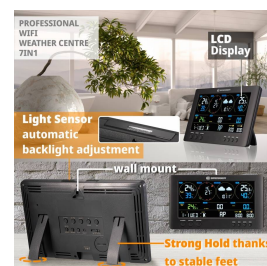

Product Images

Short Description

View your weather on the colour display, mobile app or online! The Bresser 7-in-1 Wi-Fi weather station combines a unique compact design with the ability to publish your weather conditions online via WiFi connection.

Description

The 7-in-1 outdoor sensor reliably transmits measured values for wind speed, wind direction, humidity,

temperature, rainfall, UV level and light intensity to the base station. You'll see current and historical values on the colour display. From the collected measured data, the weather station calculates a very reliable local weather trend forecast for the next 12-24 hours, depicted by six graphic symbols.

Additional Information

Brand	Bresser
Contents	<ul style="list-style-type: none">• Indoor base station/display unit with integrated stand• 7-in-1 multi outdoor sensor suite• Short mounting pole• Mounting shoe• Pipe clamp• Screws• Power adaptor for display unit with UK 3 pin plug and cable• User manual
Ideal For	Professional, Education, Amateur, Gardeners
Dimensions	240 x 140 x 21 mm (display console)
Batteries	Display console (base station): 1 x CR2032 button cell type backup battery (included) Outdoor sensor suite: 3 x AA batteries (not included)
Power	Display console (base station): mains power, with battery backup
Sensors	<ul style="list-style-type: none">• The 7-in-1 outdoor sensor suite includes sensors for wind speed, wind direction, humidity, temperature, precipitation, light intensity and ultra-violet light (UV)• Wireless transmission range to base station: 150 metres (in line of sight)• RF frequency: 868 MHz.
Installation	A pipe clamp and screws for attachment to poles (pipe diameter of about 25-33 mm), such as the optional Universal Mounting Pole Kit are already included.