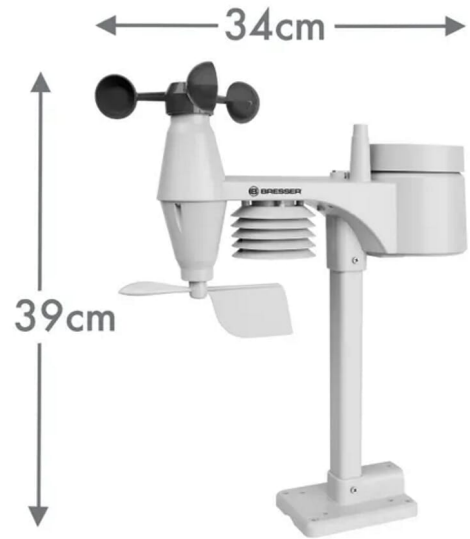

Product Images

Short Description

View your weather on the colour display, mobile app or online! The Bresser 7-in-1 Wi-Fi weather station combines a unique compact design with the ability to publish your weather conditions online via WiFi connection.

Description

The 7-in-1 outdoor sensor reliably transmits measured values for wind speed, wind direction, humidity,

temperature, rainfall, UV level and light intensity to the base station. You'll see current and historical values on the colour display. From the collected measured data, the weather station calculates a very reliable local weather trend forecast for the next 12-24 hours, depicted by six graphic symbols.

Additional Information

Brand	Bresser
Contents	<ul style="list-style-type: none">• Indoor base station/display unit with integrated stand• 7-in-1 multi outdoor sensor suite• Short mounting pole• Mounting shoe• Pipe clamp• Screws• Power adaptor for display unit with UK 3 pin plug and cable• User manual
Ideal For	Professional, Education, Amateur, Gardeners
Dimensions	240 x 140 x 21 mm (display console)
Batteries	Display console (base station): 1 x CR2032 button cell type backup battery (included) Outdoor sensor suite: 3 x AA batteries (not included)
Power	Display console (base station): mains power, with battery backup
Sensors	<ul style="list-style-type: none">• The 7-in-1 outdoor sensor suite includes sensors for wind speed, wind direction, humidity, temperature, precipitation, light intensity and ultra-violet light (UV)• Wireless transmission range to base station: 150 metres (in line of sight)• RF frequency: 868 MHz.
Installation	A pipe clamp and screws for attachment to poles (pipe diameter of about 25-33 mm), such as the optional Universal Mounting Pole Kit are already included.