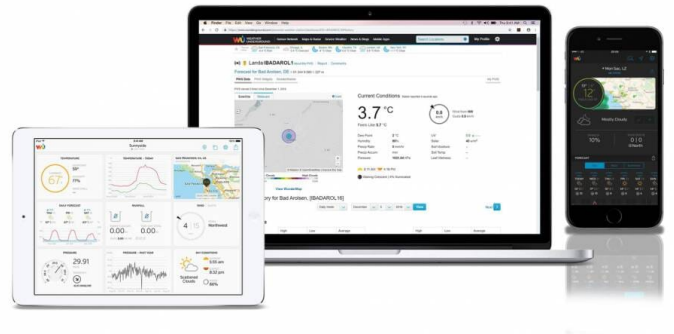

Product Images

Short Description

View your weather on the colour display, mobile app or online! The Bresser 7-in-1 Wi-Fi weather station combines a unique compact design with the ability to publish your weather conditions online via WiFi connection.

Description

The 7-in-1 outdoor sensor reliably transmits measured values for wind speed, wind direction, humidity,

temperature, rainfall, UV level and light intensity to the base station. You'll see current and historical values on the colour display. From the collected measured data, the weather station calculates a very reliable local weather trend forecast for the next 12-24 hours, depicted by six graphic symbols.