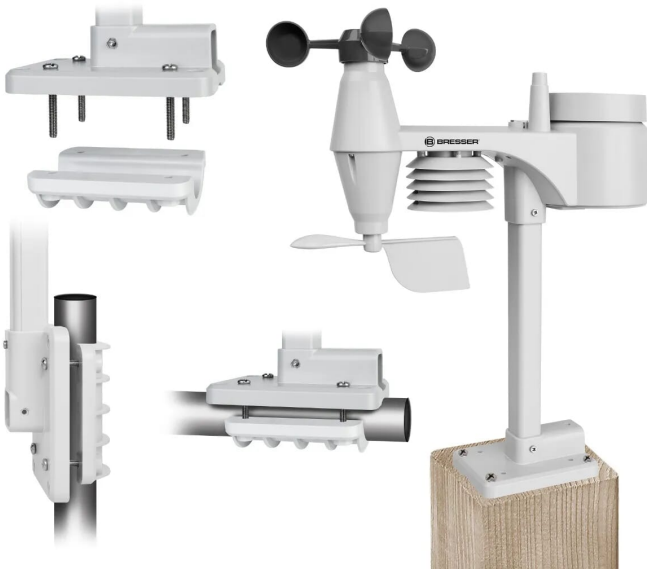

Product Images

Short Description

View your weather on the colour display, mobile app or online! The Bresser 7-in-1 Wi-Fi weather station combines a unique compact design with the ability to publish your weather conditions online via WiFi connection.

Description

The 7-in-1 outdoor sensor reliably transmits measured values for wind speed, wind direction, humidity,

temperature, rainfall, UV level and light intensity to the base station. You'll see current and historical values on the colour display. From the collected measured data, the weather station calculates a very reliable local weather trend forecast for the next 12-24 hours, depicted by six graphic symbols.

Additional Information

Brand	Bresser
Contents	<ul style="list-style-type: none">• Indoor base station/display unit with integrated stand• 7-in-1 multi outdoor sensor suite• Short mounting pole• Mounting shoe• Pipe clamp• Screws• Power adaptor for display unit with UK 3 pin plug and cable• User manual
Ideal For	Professional, Education, Amateur, Gardeners
Dimensions	240 x 140 x 21 mm (display console)
Batteries	Display console (base station): 1 x CR2032 button cell type backup battery (included) Outdoor sensor suite: 3 x AA batteries (not included)
Power	Display console (base station): mains power, with battery backup
Sensors	<ul style="list-style-type: none">• The 7-in-1 outdoor sensor suite includes sensors for wind speed, wind direction, humidity, temperature, precipitation, light intensity and ultra-violet light (UV)• Wireless transmission range to base station: 150 metres (in line of sight)• RF frequency: 868 MHz.
Installation	A pipe clamp and screws for attachment to poles (pipe diameter of about 25-33 mm), such as the optional Universal Mounting Pole Kit are already included.