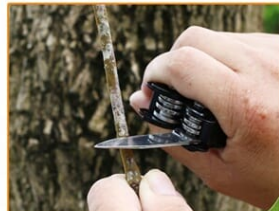

## Description

Stainless steel 14-in-1 multi-tool together with an aluminium LED torch. Ideal for camping and other outdoor activities.