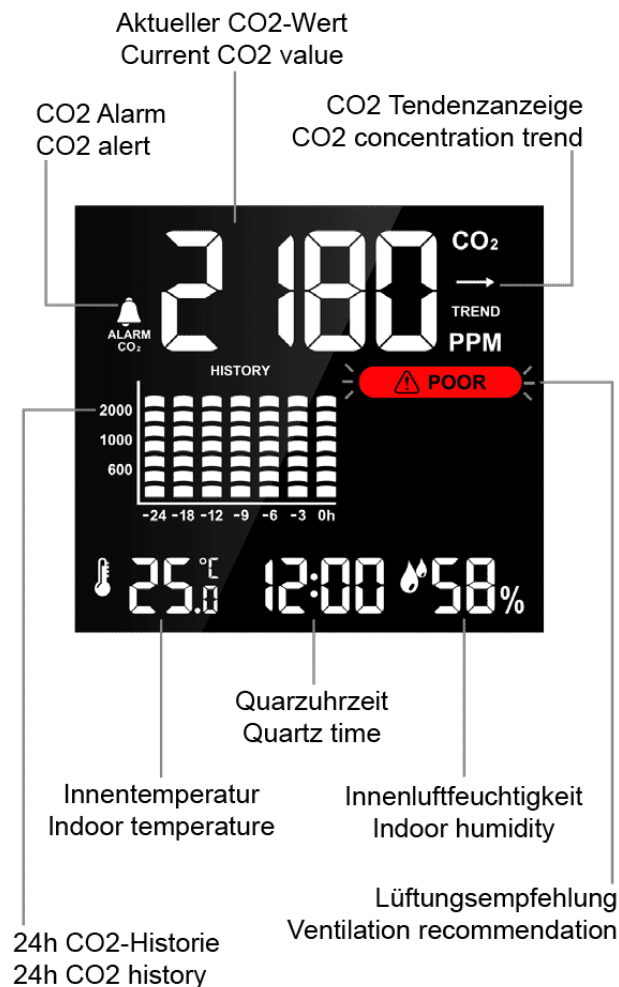

Call our friendly team on
01243 558280

Weather Shop
Ford Lane Business Park
Ford, West Sussex
BN18 0UZ
www.weathershop.co.uk

Technoline CO2 Monitor with Air Quality Traffic Light System

Product Images

Short Description

Monitor indoor air quality and carbon dioxide levels. Displays temperature, relative humidity and CO₂ simultaneously.

Key Features

- Display of measured CO2 value and CO2 trend indicator
- 24 hour history of measured CO2 values displayed on bar diagram
- Alarm function for high CO2 values
- Calibration option for CO2 measuring
- Current CO2 concentration in the air is displayed as air quality icons in traffic light coloration: EXCELLENT, GOOD, MEDIUM, POOR (starts flashing at 2001 ppm to signal very poor air).

Additional Functions

- Indoor temperature display
- Indoor humidity display
- MIN/MAX memory of CO2, temperature and humidity
- Quartz clock
- 12/24h time display
- Clock Alarm

- Low power indicator of built-in rechargeable battery
- 4 display brightness levels selectable
- Table standing.