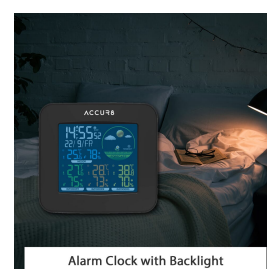

Call our friendly team on
01243 558280

Weather Shop
Ford Lane Business Park
Ford, West Sussex
BN18 0UZ
www.weathershop.co.uk

ACCUR8 YD8266WUK-BL Official UK Model with MSF Radio-controlled Time, Incl. 3 Wireless Temperature & Humidity Sensors (black colour)

Product Images