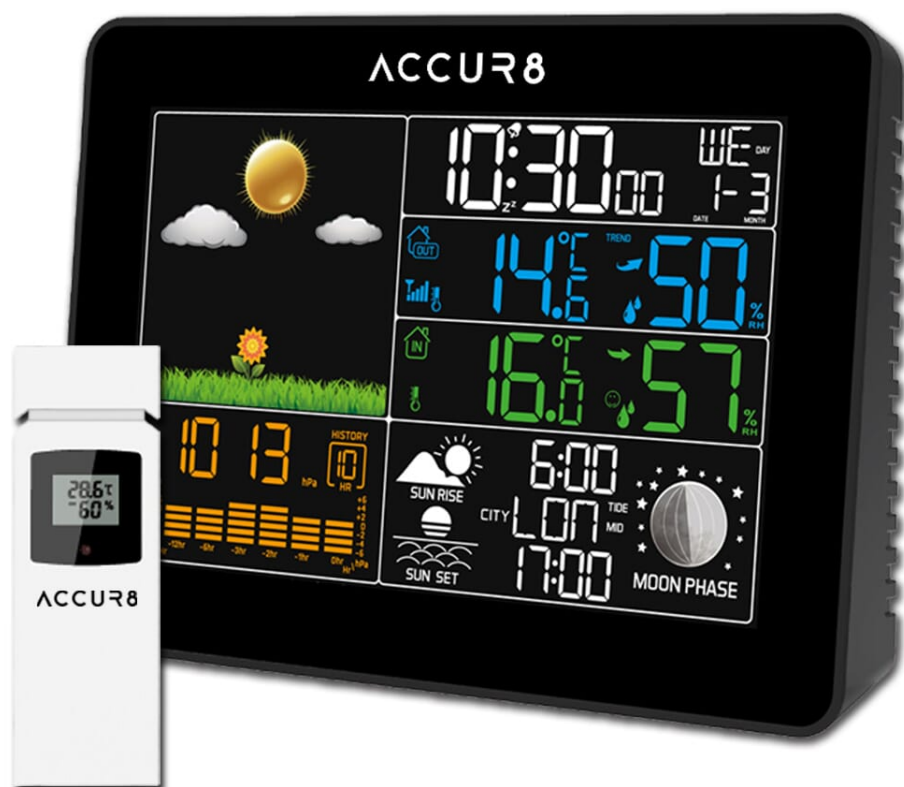

Product Images

Alarm Clock with Backlight

Short Description

The ACCUR8 YD8230A-4UK-BL is a colour wireless weather forecast station and barometer, also featuring radio-controlled clock, sunrise & sunset times, and moon phase. Plus indoor and outdoor temperature & humidity (via the included remote sensor). The time is automatically kept accurate as it receives the MSF UK radio-controlled time signal.

and for those who live near the sea or have an interest it also displays the current state of the tides.

View all at Once

The colour screen display's all the current readings simultaneous.

This inclusive display removes the need to toggle between screens or readings, providing all live data at a single glance.

These icons range from showing 'sunny' for clear sky days all the way to 'cloudy' for overcast conditions. It doesn't stop there though; this weather station is smart enough to indicate 'rainy' or 'stormy' conditions when precipitation is anticipated and even 'snowy' when chillier temperatures are detected.

 - Sunrise & sunset times
 - Moon phase
 - Alarm with snooze function
 - Day and date
 - Manual setting option for clock
 - 12/24 hr time
 - Tide state
 - Low battery indicators for outdoor sensor and station
 - Mains powered, with battery back-up (UK mains power adaptor included)
- Table standing.