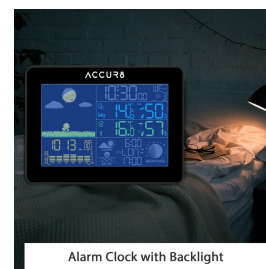

Product Images

Alarm Clock with Backlight

Short Description

The ACCUR8 YD8230A-4UK-BL is a colour wireless weather forecast station and barometer, also featuring radio-controlled clock, sunrise & sunset times, and moon phase. Plus indoor and outdoor temperature & humidity (via the included remote sensor). The time is automatically kept accurate as it receives the MSF UK radio-controlled time signal.

and for those who live near the sea or have an interest it also displays the current state of the tides.

View all at Once

The colour screen display's all the current readings simultaneous.

This inclusive display removes the need to toggle between screens or readings, providing all live data at a single glance.

These icons range from showing 'sunny' for clear sky days all the way to 'cloudy' for overcast conditions. It doesn't stop there though; this weather station is smart enough to indicate 'rainy' or 'stormy' conditions when precipitation is anticipated and even 'snowy' when chillier temperatures are detected.

Key Features at a Glance

- Radio-controlled time from the MSF signal in the UK (always keeps accurate time and automatically adjusts for British Summer Time)
 - Weather forecast indicated by six icons (Sunny, Partly Sunny, Cloudy, Rainy, Stormy, Snowy)
 - Barometric pressure with 12hr history graph in hPa & inHg
 - Indoor and outdoor temperatures, with trend indicators
 - Indoor and outdoor humidity
 - Max/Min recording of temperature and humidity (indoor & outdoor)