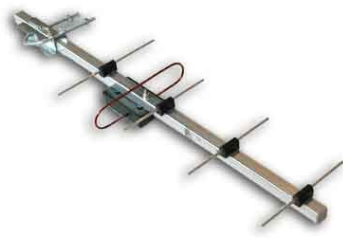

Short Description

Wireless Repeaters to extend the range of signal to your Console or Envoy

Description

This collection of repeaters extend the range of a wireless Vantage Pro2 system. By adding one or more repeaters the distance between the ISS and the base station can be multiplied several times. The standard repeaters offer up to 300 metres each and the long range units up to 900 metres depending on the aerial configuration