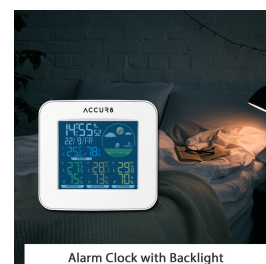

Product Images

Short Description

The ACCUR8 YD8266WUK-WH is a compact weather forecast station that offers amazing value for money, with the price including THREE remote temperature & humidity sensors - ideal for monitoring childrens' bedrooms/pet cages/fridges/ensuring thermostats throughout your home are heating optimally etc.

View all at Once

The colour screen display's all the temperature and humidity readings simultaneous.

This inclusive display removes the need to toggle between screens or readings, providing all vital data at a single glance.

Key Features at a Glance

- Radio-controlled time from the MSF signal in the UK (always keeps accurate time and automatically adjusts for British Summer Time)
 - Weather forecast indicated by six icons (Sunny, Partly Sunny, Cloudy, Rainy, Stormy, Snowy)
 - Indoor temperature and humidity
 - Simultaneous display of readings from the three included outdoor temperature and humidity sensors
 - Trend of indoor/outdoor temperatures (increasing/no change/decreasing)
 - Max/Min recording of temperature and humidity
 - Alarm with snooze function
 - Day and date
 - Manual setting option for clock
 - Mains powered, with battery back-up (UK mains power adaptor included)
 - Wall mounting or table standing.
-