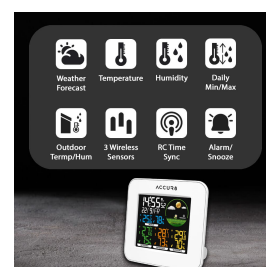

Product Images

Short Description

The ACCUR8 YD8266WUK-WH is a compact weather forecast station that offers amazing value for money, with the price including THREE remote temperature & humidity sensors - ideal for monitoring childrens' bedrooms/pet cages/fridges/ensuring thermostats throughout your home are heating optimally etc.

Description

Includes 3 Wireless Sensors

This ACCUR8 weather station offers you the ability to effectively monitor up to four locations simultaneously using its on-screen display and three wireless sensors. This feature accommodates a wide range of monitoring applications, making it perfect for those looking to track temperatures and humidity levels in various areas.

These icons range from showing 'sunny' for clear sky days all the way to 'cloudy' for overcast conditions. It doesn't stop there though; this weather station is smart enough to indicate 'rainy' or 'stormy' conditions when precipitation is anticipated and even 'snowy' when chillier temperatures are detected.

Key Features at a Glance

- Radio-controlled time from the MSF signal in the UK (always keeps accurate time and automatically adjusts for British Summer Time)
 - Weather forecast indicated by six icons (Sunny, Partly Sunny, Cloudy, Rainy, Stormy, Snowy)
 - Indoor temperature and humidity
 - Simultaneous display of readings from the three included outdoor temperature and humidity sensors
 - Trend of indoor/outdoor temperatures (increasing/no change/decreasing)
 - Max/Min recording of temperature and humidity
 - Alarm with snooze function
 - Day and date
 - Manual setting option for clock
 - Mains powered, with battery back-up (UK mains power adaptor included)
 - Wall mounting or table standing.
-