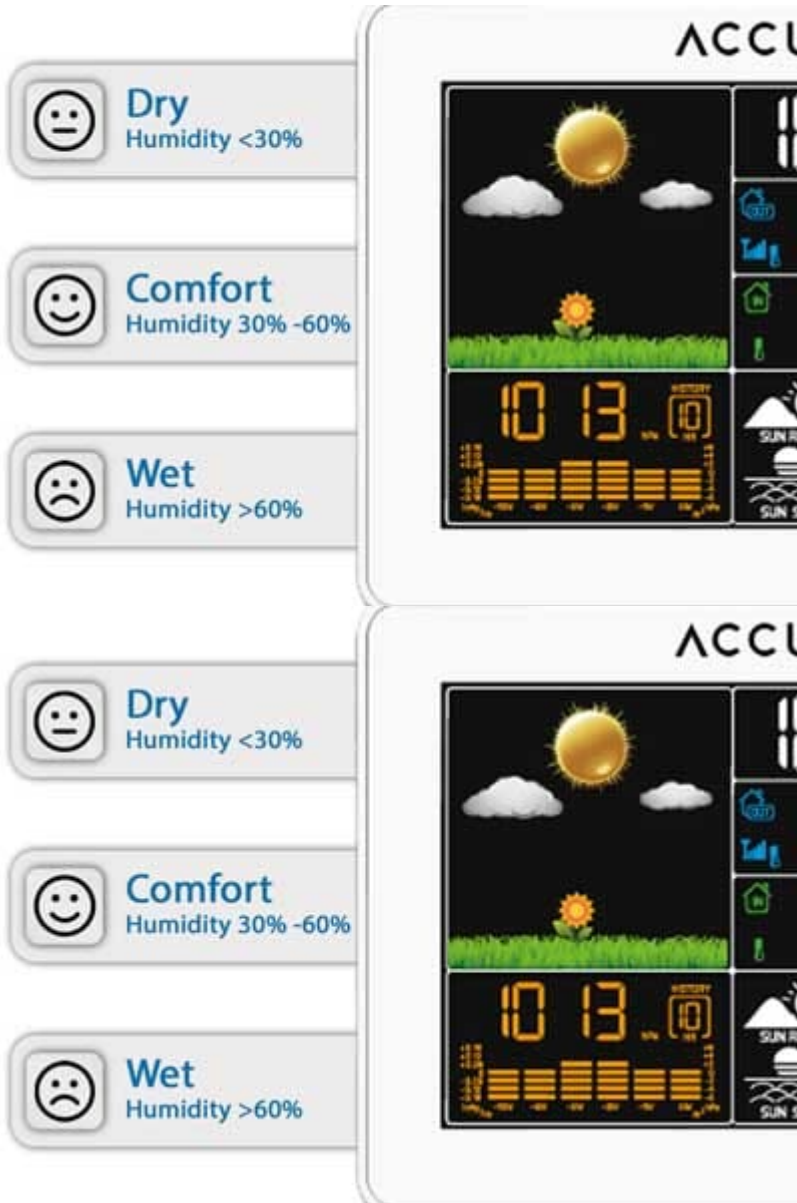

humidity control can provide a multitude of benefits. For one, it can help prevent the condensation that leads to mould and mildew growth, ideal for those with allergies or asthma.

Aside from health implications, the right humidity level can prevent skin from becoming overly dry. Furthermore, it aids in thermal comfort, as higher humidity can make the air feel warmer, potentially helping to conserve energy by requiring less heating during winter. Thus, staying aware of your home's humidity levels can greatly contribute to your overall well-being.