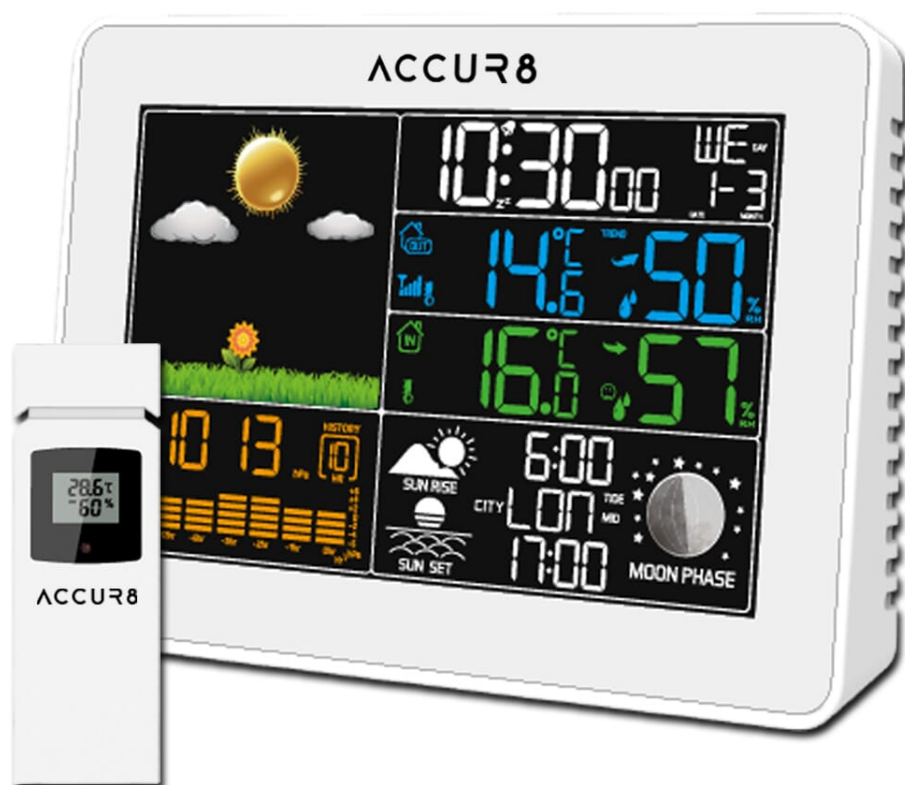

# ACCUR8 YD8230A-4UK-WH Official UK Model with MSF Radio-controlled Time, Barometric Pressure Graph, Indoor/Outdoor Temp & Humidity, Sunrise & Sunset

## Short Description

---

Buy me for just **£26.95** when you spend over £30 on any other items. While stocks last

Discount automatically applied at checkout

The ACCUR8 YD8230A-4UK-WH is a colour wireless weather forecast station and barometer, also featuring radio-controlled clock, sunrise & sunset times, and moon phase. Plus indoor and outdoor temperature & humidity (via the included remote sensor). The time is automatically kept accurate as it receives the MSF UK radio-controlled time signal.

## View all at Once

The colour screen displays all the current readings simultaneously.

This inclusive display removes the need to toggle between screens or readings, providing all live data at a single glance.

These icons range from showing 'sunny' for clear sky days all the way to 'cloudy' for overcast conditions. It doesn't stop there though; this weather station is smart enough to indicate 'rainy' or 'stormy' conditions when precipitation is anticipated and even 'snowy' when chillier temperatures are detected.