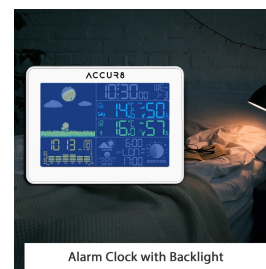

Call our friendly team on
01243 558280

Weather Shop
Ford Lane Business Park
Ford, West Sussex
BN18 0UZ
www.weathershop.co.uk

ACCUR8 YD8230A-4UK-WH Official UK Model with MSF Radio-controlled Time, Barometric Pressure Graph, Indoor/Outdoor Temp & Humidity, Sunrise & Sunset

Product Images