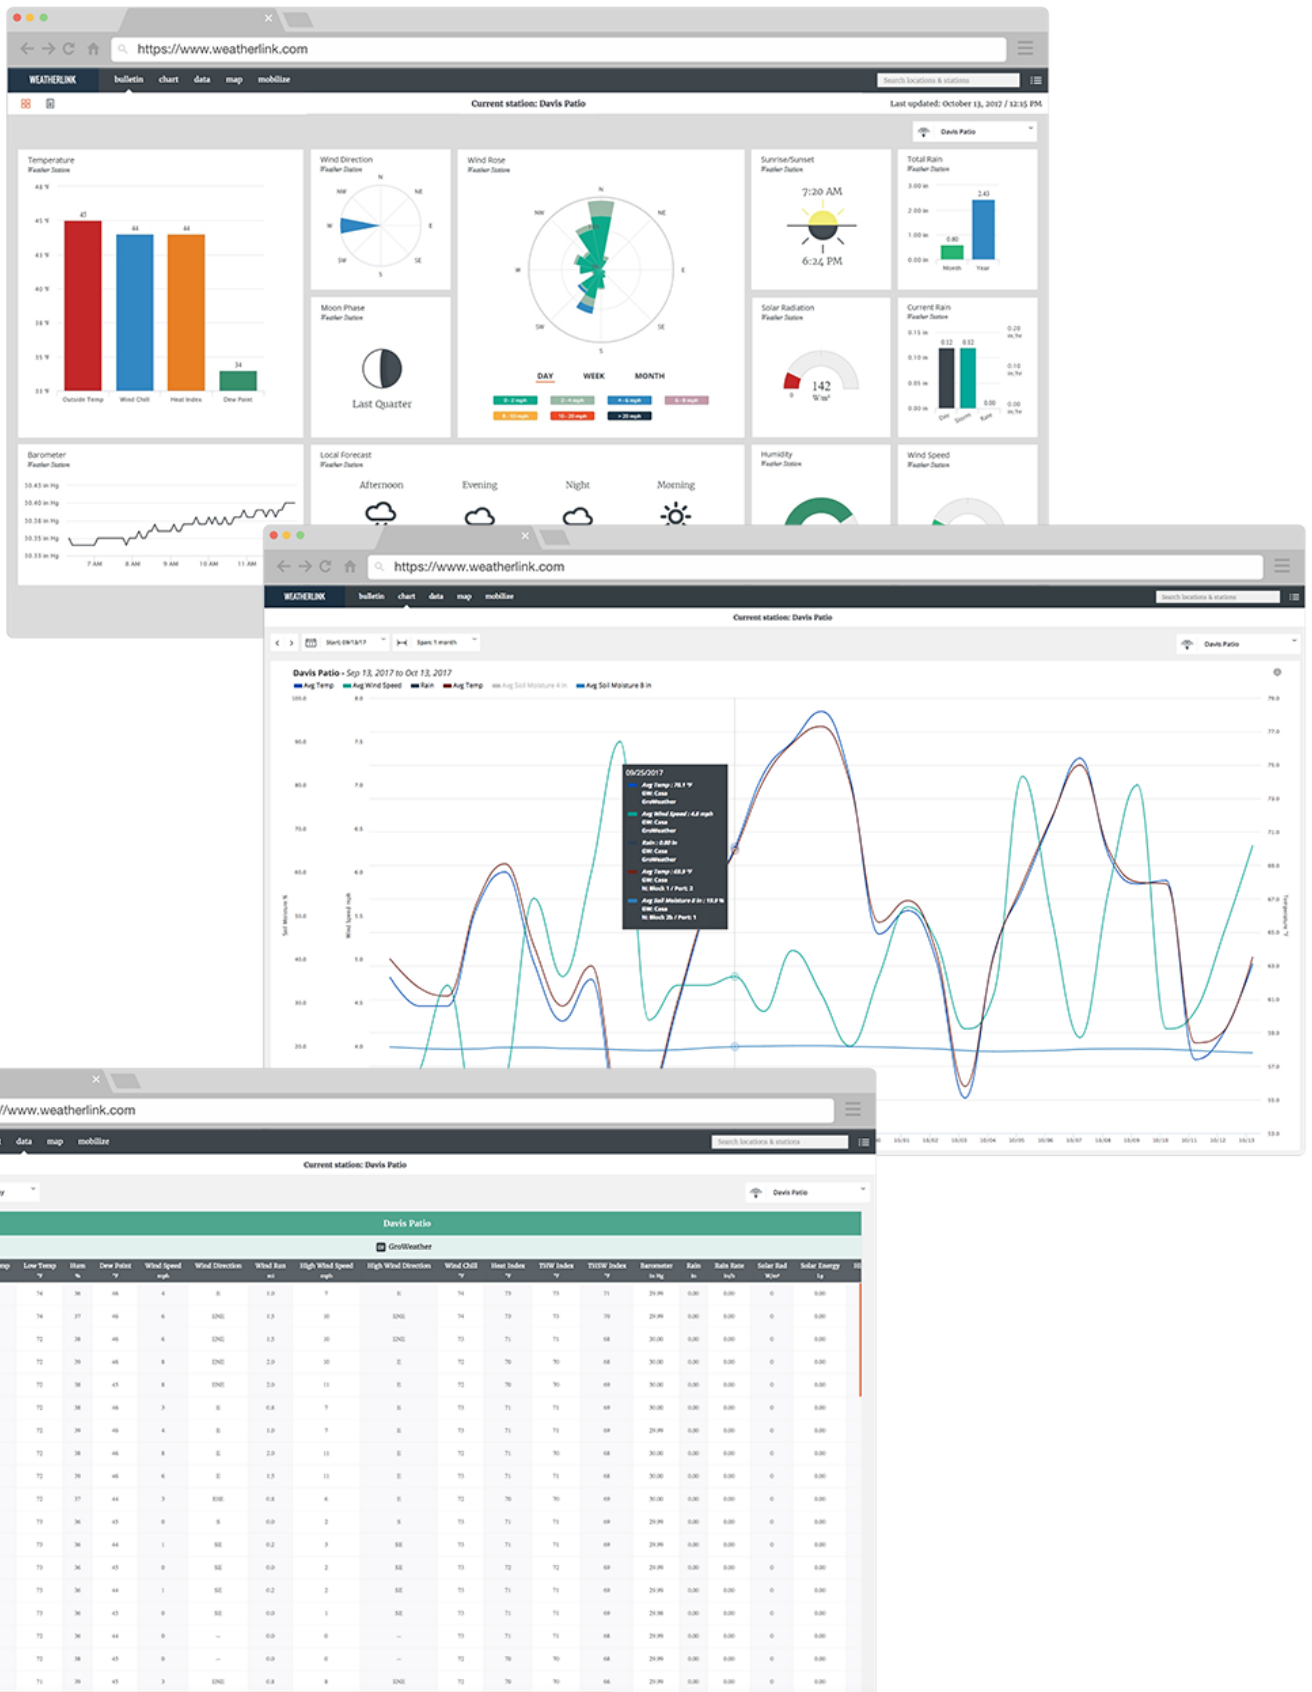

### View up to 21 Parameters

Customise the dashboard to show up to 21 parameters that matter to you, including inside and outside temperature and humidity, barometric pressure, wind speed and direction, rainfall, air quality, dewpoint, moon phase, highs and lows, and more.

Mix and Match up to 8 wireless sensor suites, or sensor transmitters:

[Vantage Vue Sensor Suite](#)

[Vantage Pro2 Wireless Sensor Suites](#)

[AirLink Air Quality Monitor](#)

[Wireless Leaf & Soil Moisture/Temperature Station \(connect up to 10 sensors to each Station\)](#)

## **Access Your Real-time Data Anywhere & Anytime**

Your personal WeatherLink.com page gives you current condition readings for – Temperature, Humidity, Barometer, Wind Speed, Current Rain, Wind Direction, Total Rain, Rain Rate, Solar Radiation, Wind Rose, Local Forecast, Sunrise/Sunset, Moon Phase.

With **WeatherLink Pro**, you can also store, read and graph your historical data.