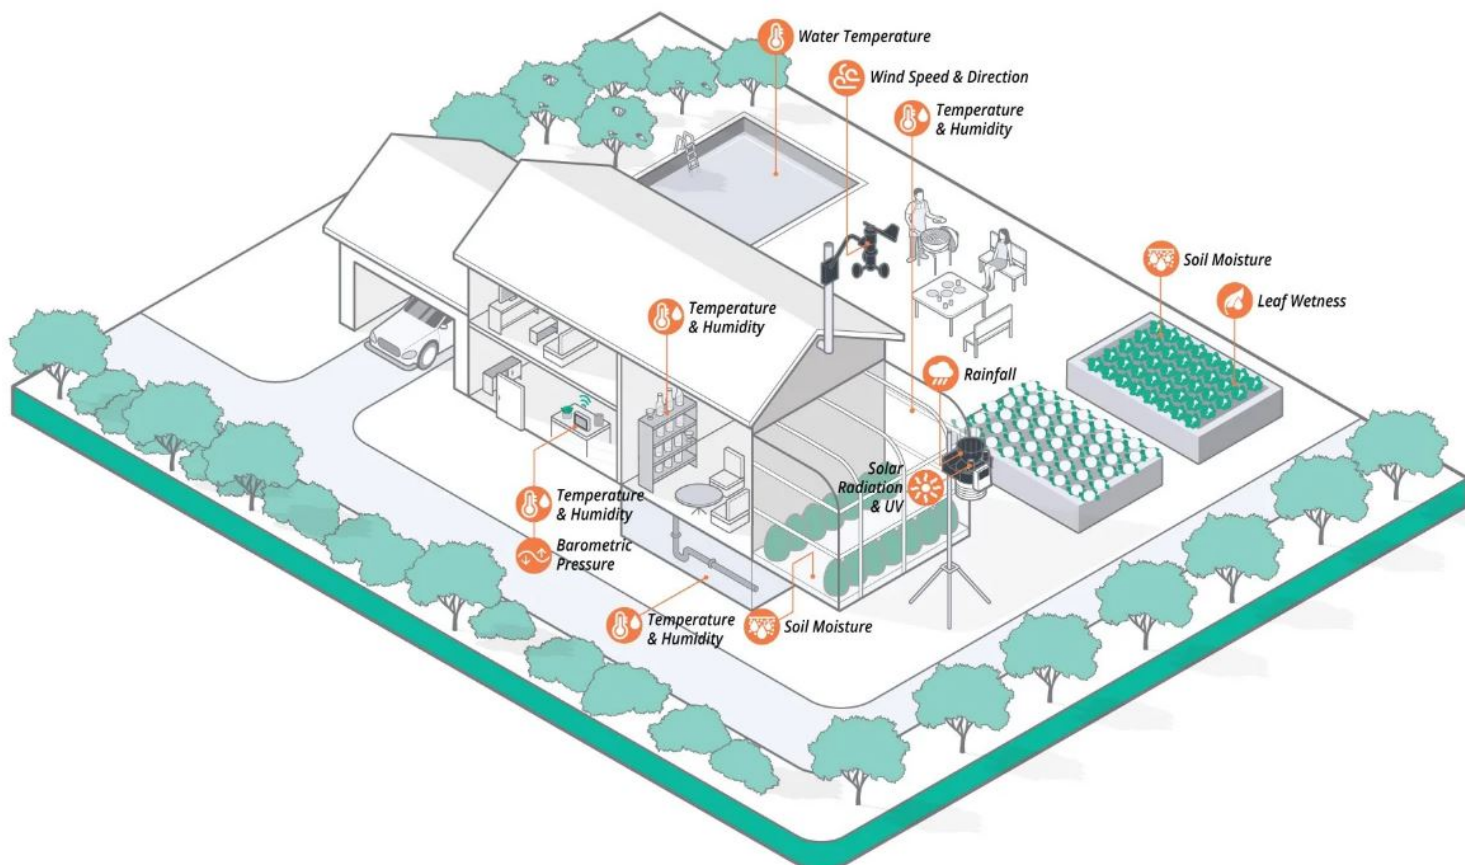

### Securely share your data

Share data with friends, family, or co-workers via the WeatherLink website and mobile apps. Upload to a growing list of third-party sites including Weather Underground or CWOP.

## Long-range wireless data

Depend on Davis's industry-leading, proprietary, frequency-hopping, spread spectrum radio to transmit data up to 1,000 ft. (300 m).

## Data in Your Pocket

WeatherLink Mobile App brings your data and the Davis WeatherLink Network to your phone. Join the worldwide network of businesses, schools and hobbyists sharing their weather data with the world. WeatherLink lets you see your personal Davis Instruments weather station data and local forecasts, as well as explore other stations from around the world. Enjoy 7-day and hourly forecast, rain, barometer, solar radiation and many more.

## Monitor Your Home Environment

Configure a custom network of over 80 sensors on up to 8 wireless sensor suites, or sensor transmitters, so you can see data from sensors in the garden/greenhouse, children's bedrooms, the loft, basement, pool/fish pond, garage, wine cellar – all with one WeatherLink Console.