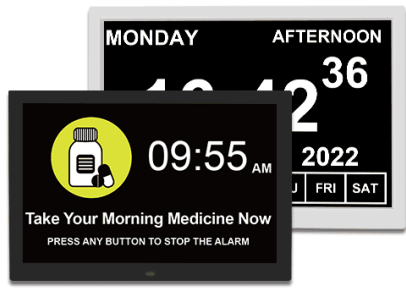

Extra-large Digital Clock with Day, Date, Alarms, Selectable Analogue/Digital Displays (15 inch)

Product Images

Medication Reminder 📅

It's time to take the medicine

Extra large font

AA

Extra large font, High resolution display, very convenient for the elderly

20+ Reminders help care you loved ones when you can't be there

Short Description

- Extra-large 15" LCD display with extra-large font. Easy to read from across room.
- Day & Date.
- Mains powered.
- 20+ reminder alarms with on-screen text.
- Wall mounting or table standing.

Can be operated with the included remote control

Wall mounting or table standing. (Has a sturdy fold out arm at the rear so it sits securely on a table top or can be hung on a wall).

The ports on the side of the clock are:

Additional Information

Digits	Numbers
Display	Digital
Brand	ACCUR8
Material	Plastic
Movement Type	Digital (Silent)
Power	Mains Operated
Time Format	12 & 24 Hour
Size : Width	36.2cm
Size : Height	24.4cm
Size : Depth	2.5cm
Explanation	<p>Resolution: 1280*800 dpi</p> <p>Digital photo/video frame function - compatible file formats:</p> <ul style="list-style-type: none">• Photo file formats: JPEG/JPG, BMP• Video file formats: MP4, MOV, AVI, FLV, MKV, RM, RMVB, M4V, MPG, PMP, VOB, DAT, 3PG <p>Languages: English, French, German, Italian, Dutch, Spanish, Polish, Swedish</p> <p>Warranty: 12 Months</p> <p>Wording will alter according to the time: Night (00:00 – 05:59), Morning (06:00 – 11:59), Afternoon (12:00 – 17:59), Evening (18:00 – 23:59)</p>
Contents	<ul style="list-style-type: none">• 15 inch clock• Accessories: UK power adaptor, remote control, stand, user manual.