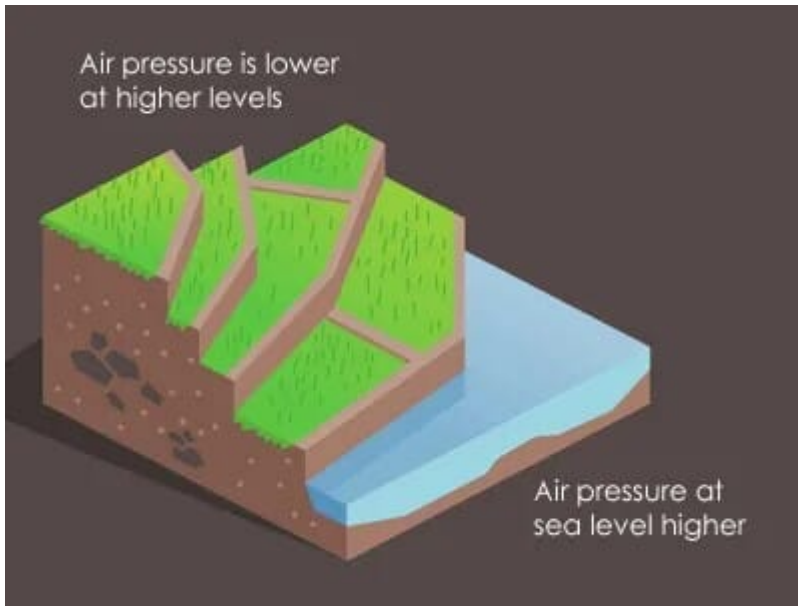

Adjustable Barometer

The device is equipped with customisable alarms, specially designed to keep you informed about any significant changes in weather conditions that interest you.

Set alarms for high and low, temperatures/humidity levels, both indoor and outdoor. Ideal for **ice**. Along with the capabilities to detect and alarm you in cases of **rainfall** and **high wind** speeds, ensuring you stay updated about the weather conditions in real time.

You're in Safe Hands

Having been in the business of selling weather equipment for more than two decades, we have dispatched over 18,000 orders just in the past twelve months.

As the owners of the ACCUR8 brand, you can rest easy knowing that you are supported by a UK-based company that has a great depth of knowledge and consistent customer support.

As a family-owned enterprise, we take pride in being the UK's leading independent weather specialist.

2 Year Warranty as Standard

With our own brand ACCUR8, we offer a hassle-free 2-year warranty with no need for filling out paperwork or submitting online registrations. You automatically receive a 2-year warranty upon purchase.

In the event that issues arise after the warranty period ends, we understand that you may require assistance or replacement parts. We have you covered – we offer all parts, including the console, at special discounted prices for customers who have purchased from us.