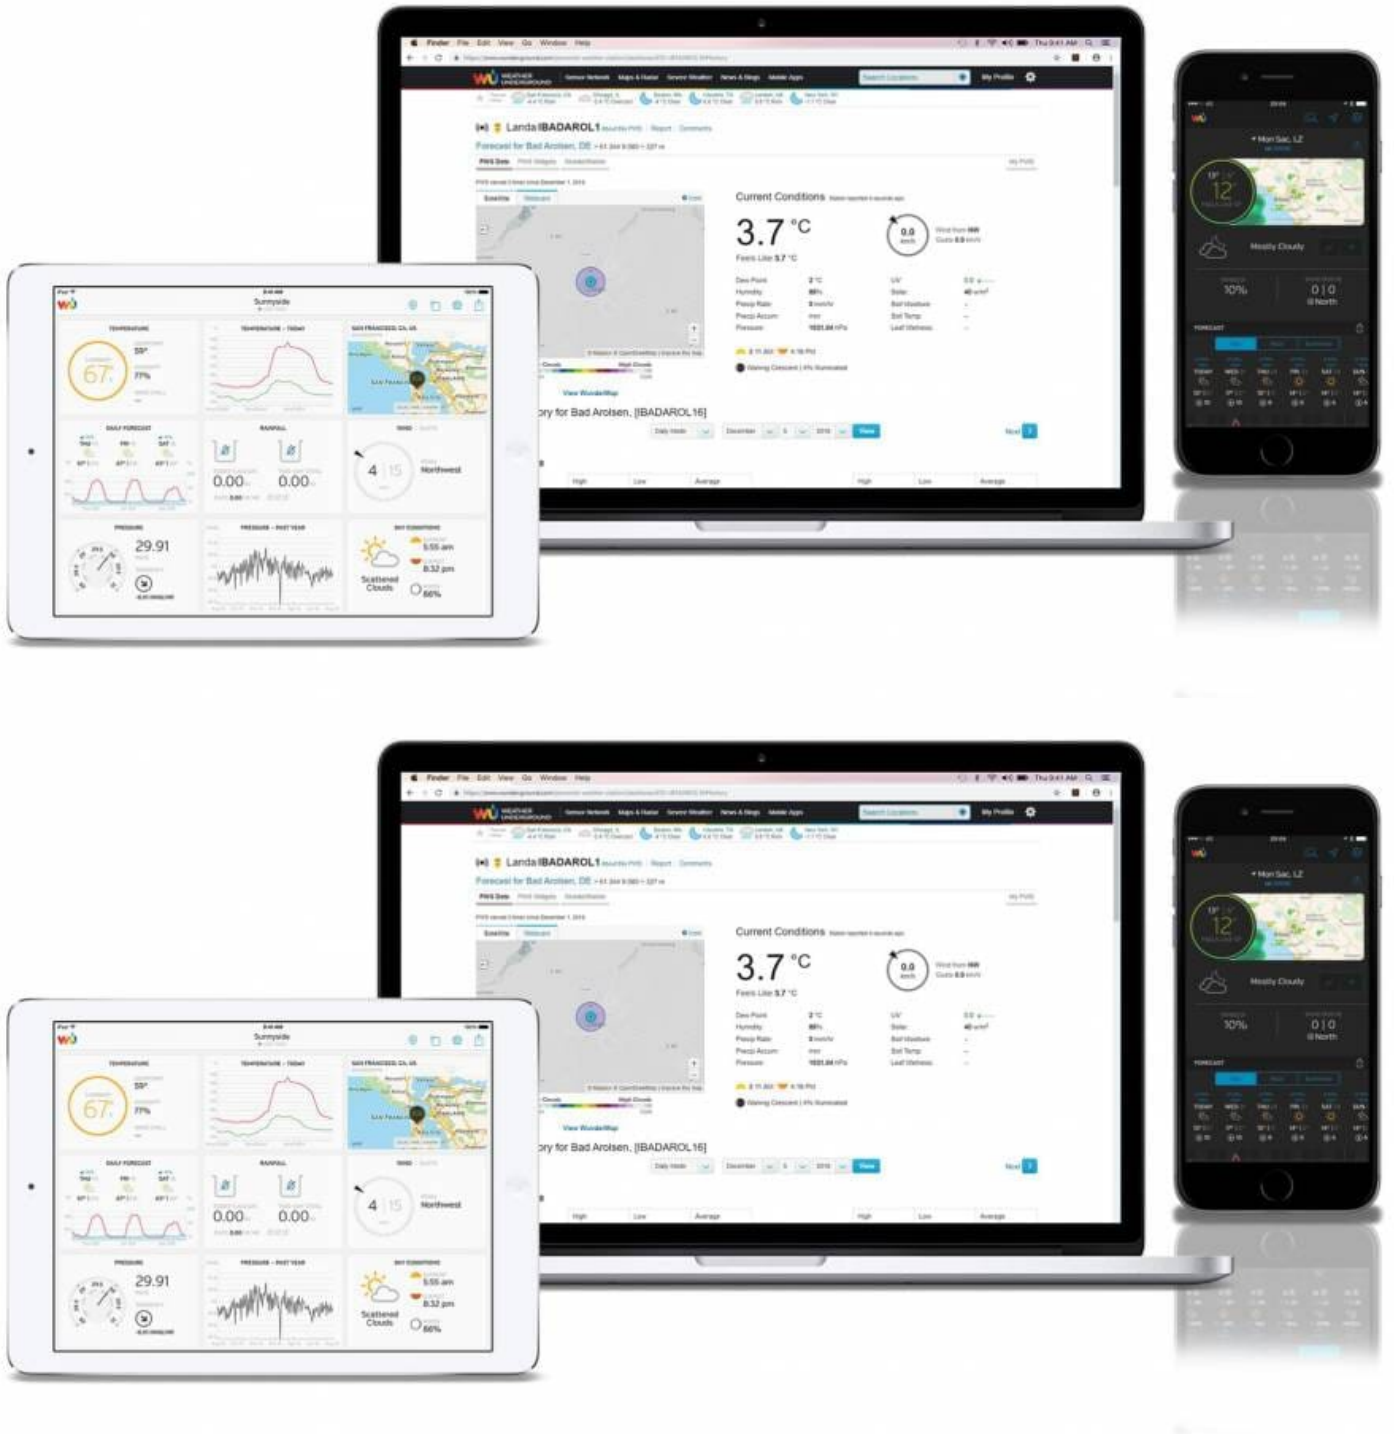

Outdoor Wireless Unit

The integrated wireless suite gathers key environmental data from its 5 sensors for wind speed, wind direction, humidity, temperature, and rainfall and transmits this to your indoor base station to display.

Weather Console

Designed to efficiently display all the sensor readings in a concise and easy-to-read format.

The built-in barometer also displays a graphical weather forecast along with trends in temperature.

WiFi Connected

With a Wi-Fi connection, the base unit can be linked to either of two online services. This connectivity option enables you to access real-time data on different devices such as your computer or tablet. Additionally, these services offer mobile apps which allow you to view live data on your smartphone.